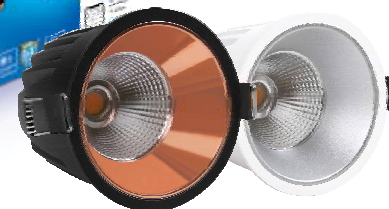

Warm to Cool

25,000 hours*

EyeComfort Technology*

Smart LED Decorative COB

Minimalist outer trim and robust construction with 36-degree beam angle to bring every moment in focus.

- 12W: 840 lm
- Minimal trim for a seamless fit
- Metal housing for longer life
- Applications: Living Room, Balcony, Retail