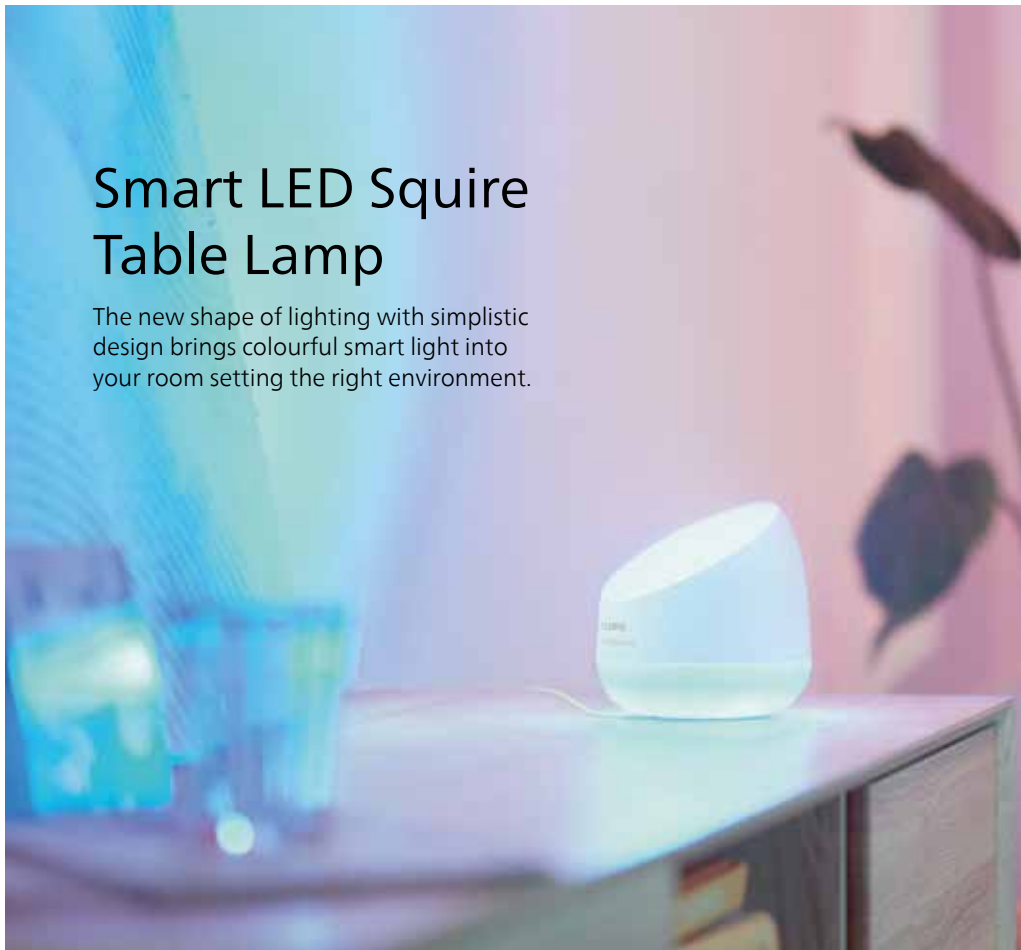

Smart LED Tuneable White Strip

Experience the dual magic of warm and cool lights, designed especially for convenience with low glare.

- 25W: 2000 lumen[^]
- Recessed diffuser for low glare
- Applications: Room, Shop, Cove, TV Unit etc

Smart LED Table Lamp

Smart LED Hero Table Lamp

The subtle round design of this lamp with easy tap-on & off control and pre-programmed modes are designed for sheer comfort.

- 9W: 620 lumen
- Easy tap control
- Applications: Bedside Lamp, Table Lamp, Living Room, Kids Room

Full colour and
warm to cool

EyeComfort
Technology™

Smart LED Squire Table Lamp

The new shape of lighting with simplistic design brings colourful smart light into your room setting the right environment.