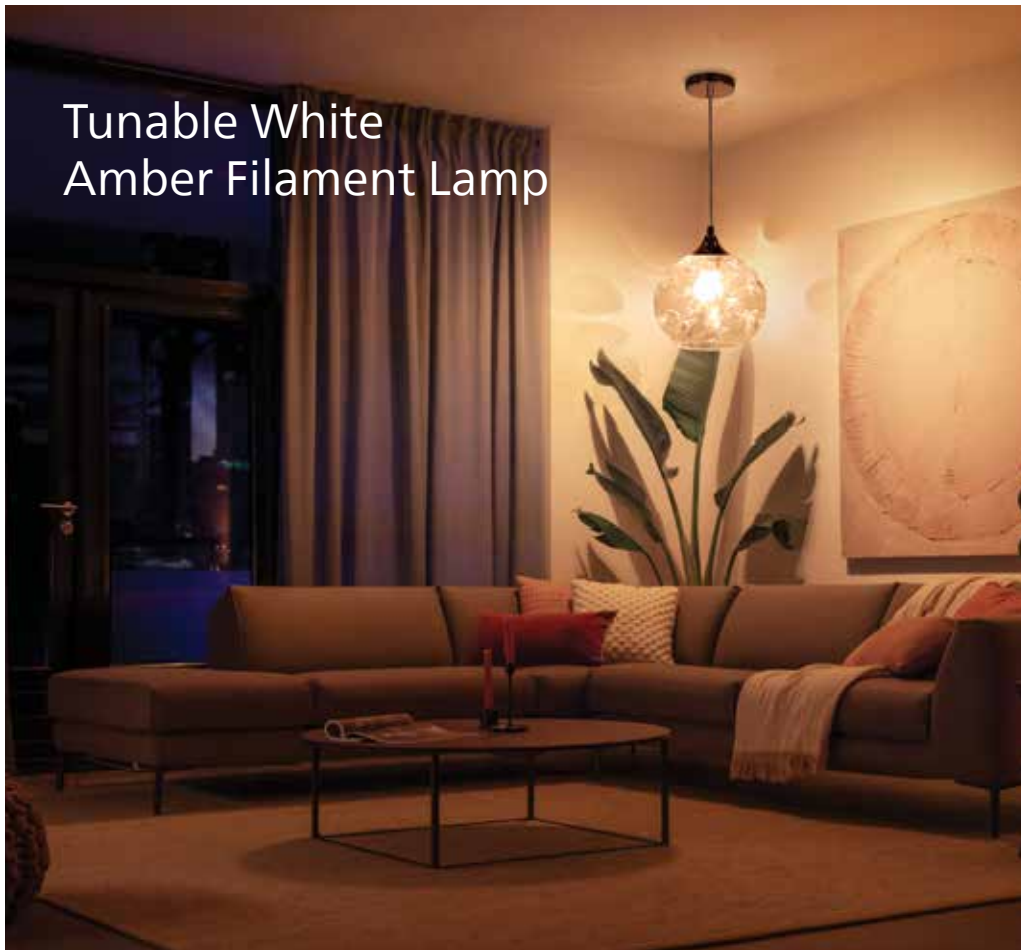

Tunable White Amber Filament Lamp