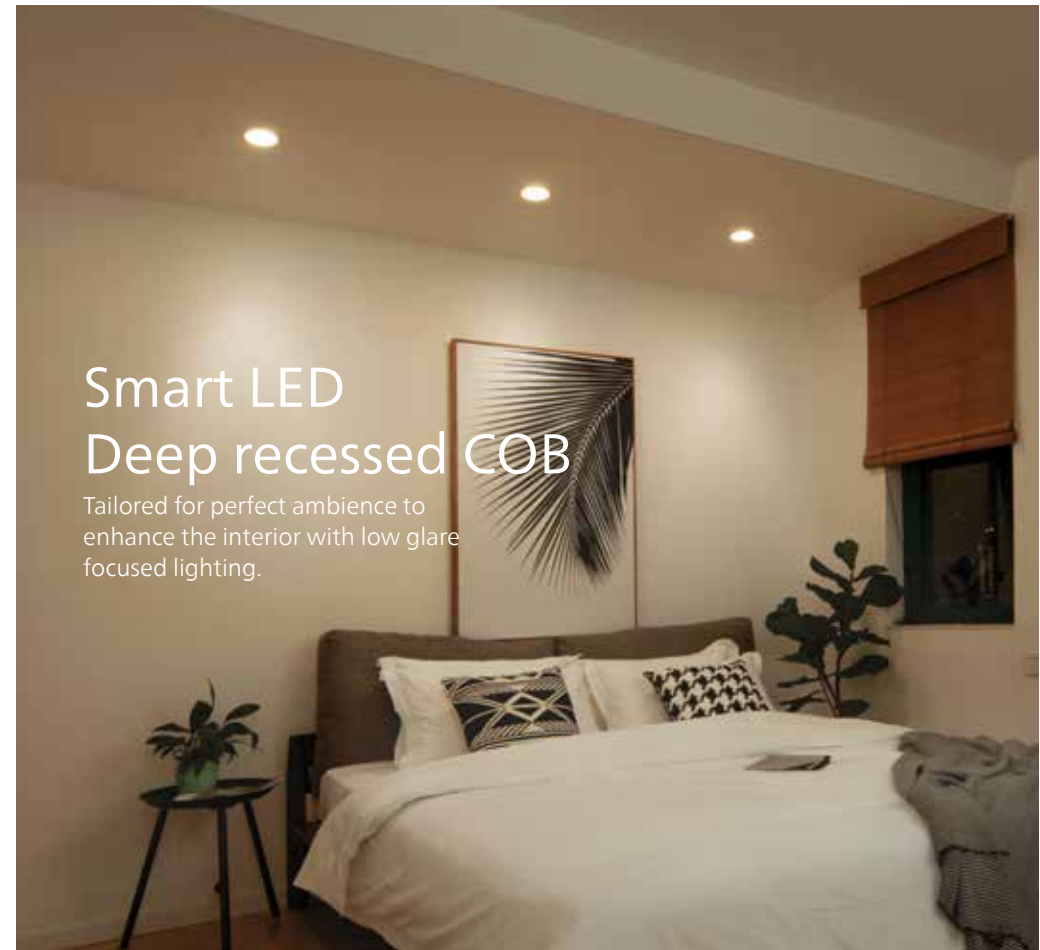

Warm to Cool

25,000 hours*

Smart LED HexaStyle Downlighter

Unique hexagonal style lets you customise your space by creating different patterns.

Smart LED Deep recessed COB

Tailored for perfect ambience to enhance the interior with low glare focused lighting.

- 5W: 400 lumen
- 10W: 1000 lumen
- 15W: 1500 lumen
- Applications: Living Room, Balcony, Retail

Warm to Cool

25,000 hours*

Create different patterns

EyeComfort Technology*

- 10W: 700 lumen
- 15W: 1050 lumen
- Deep recessed COB
- Applications: Living Room, Corridor, Shop

Warm to Cool

25,000 hours*

EyeComfort Technology*

Smart LED Decorative COB

Minimalist outer trim and robust construction with 36-degree beam angle to bring every moment in focus.

- 12W: 840 lm
- Minimal trim for a seamless fit
- Metal housing for longer life
- Applications: Living Room, Balcony, Retail