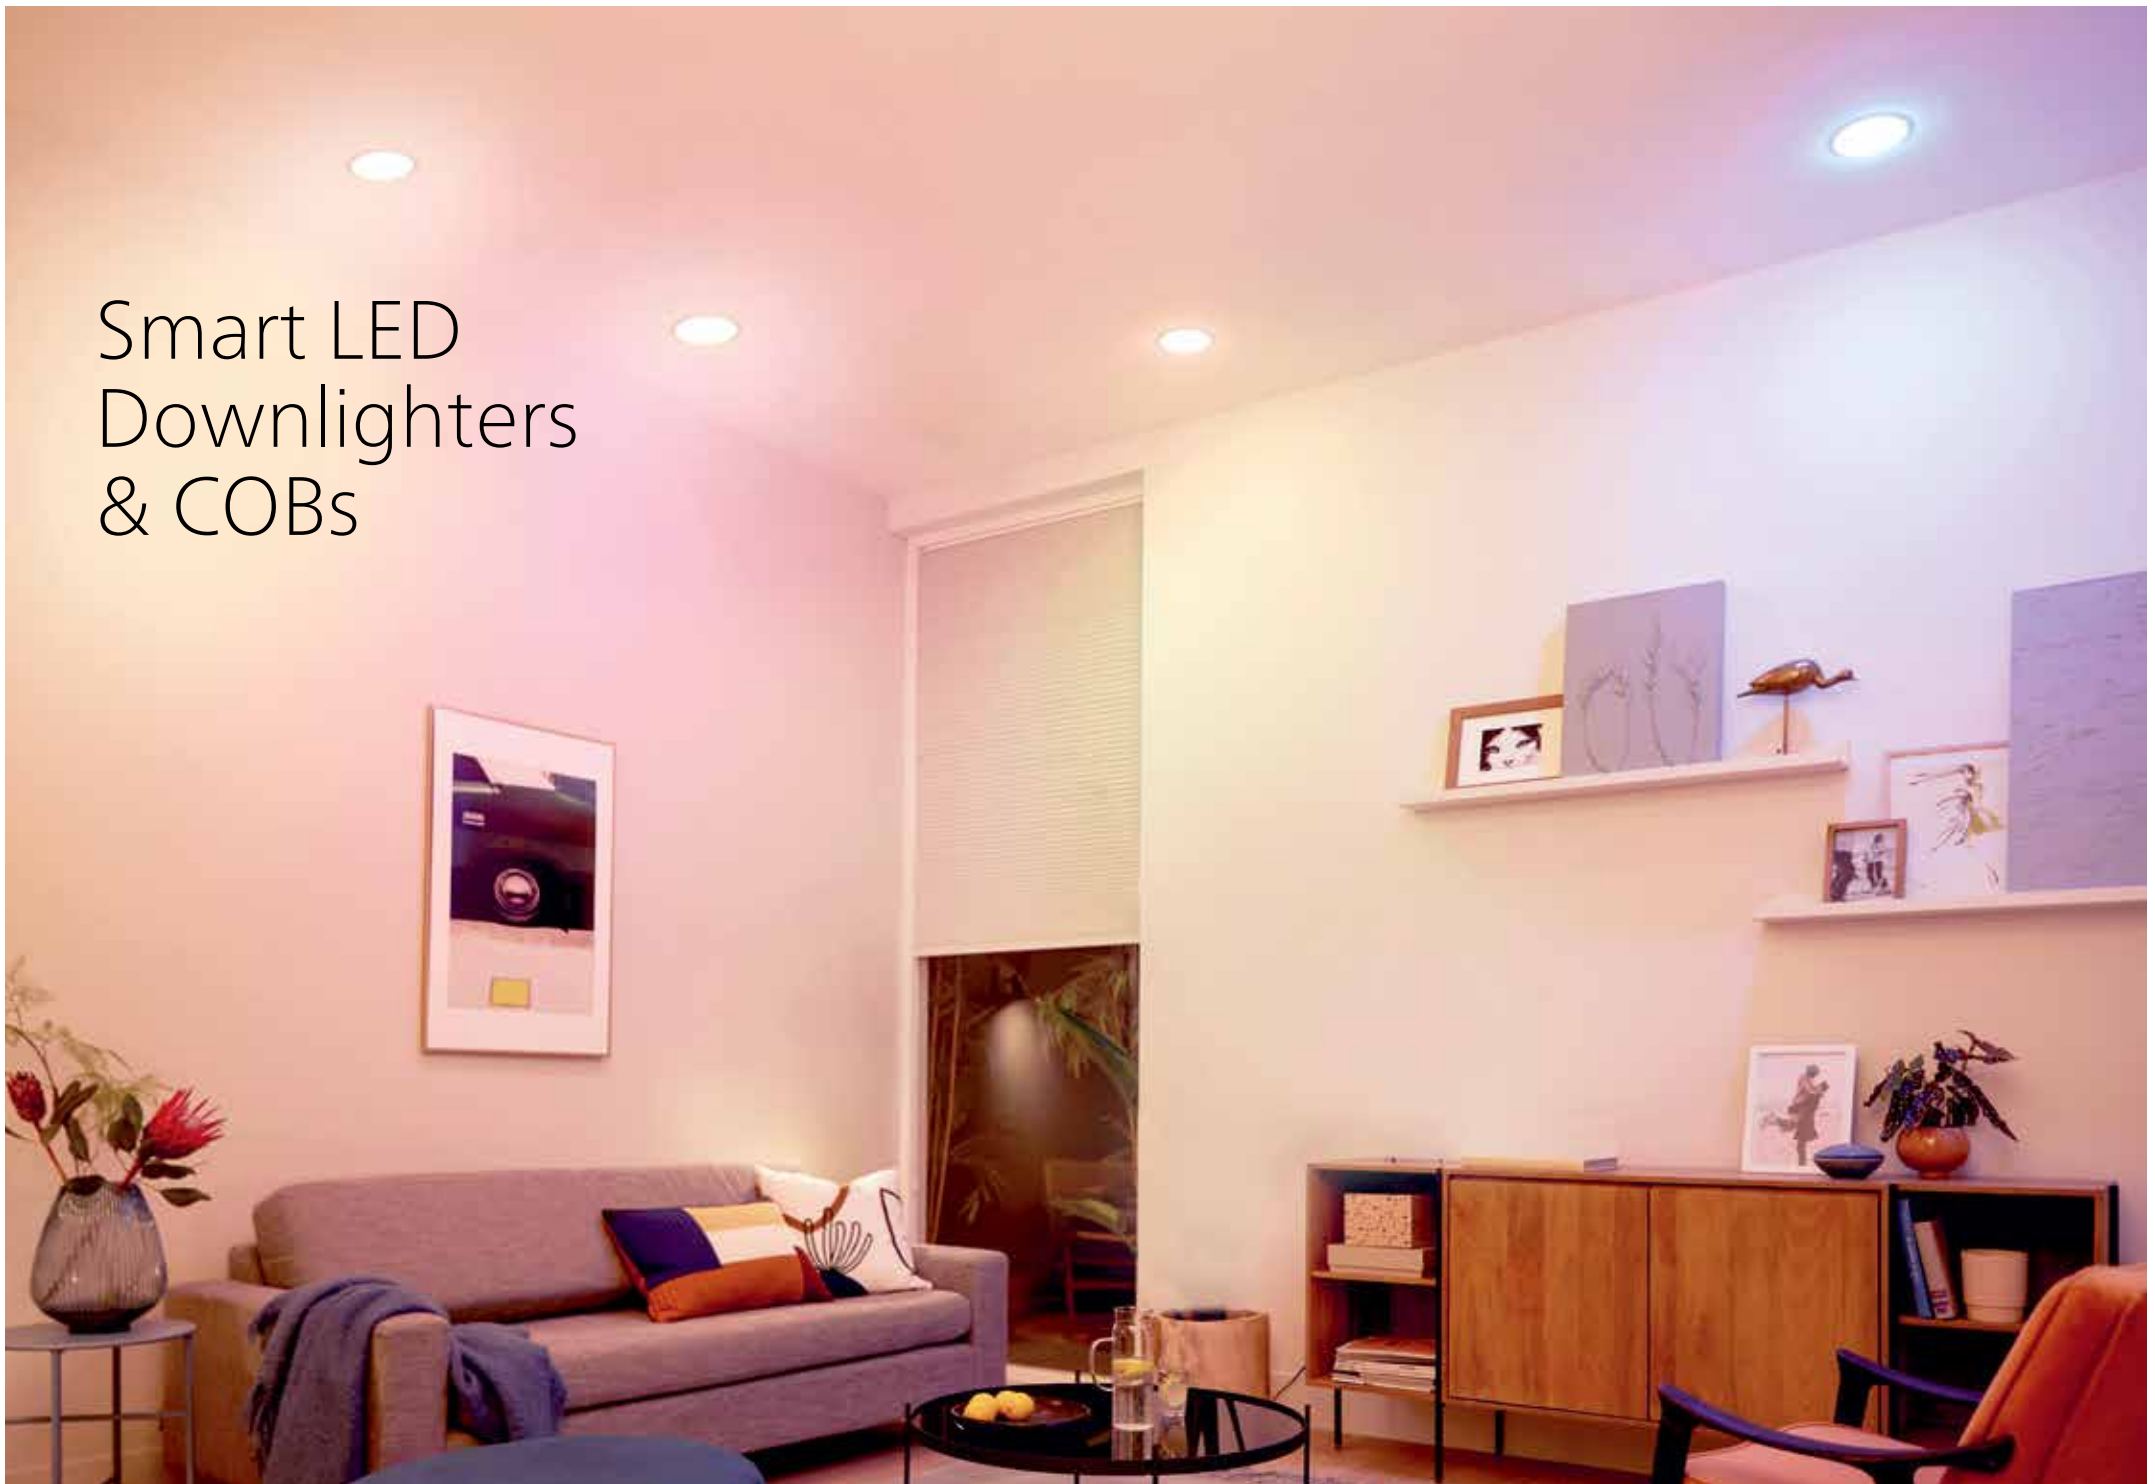

Smart LED Downlighters & COBs