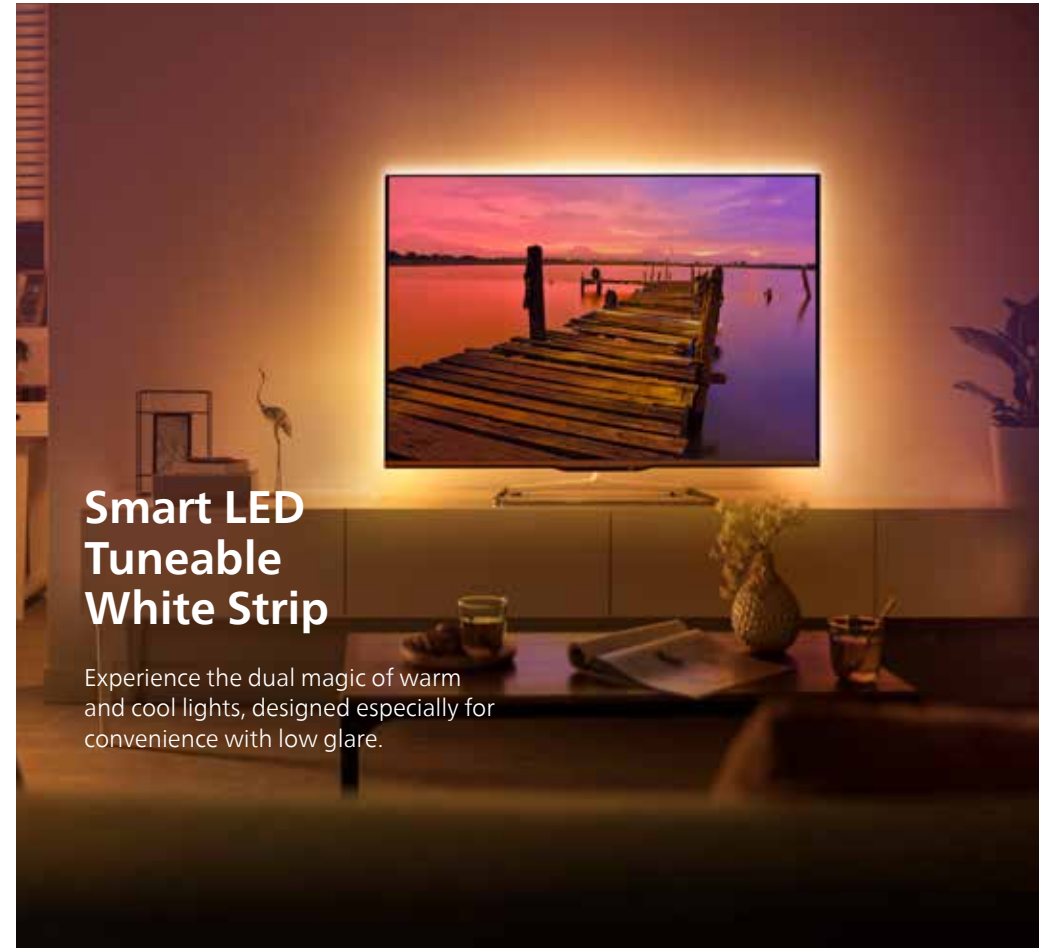

Warm to Cool

25,000 hours*

EyeComfort Technology*

Smart LED Decorative COB

Minimalist outer trim and robust construction with 36-degree beam angle to bring every moment in focus.

- 12W: 840 lm
- Minimal trim for a seamless fit
- Metal housing for longer life
- Applications: Living Room, Balcony, Retail

Warm to Cool

25,000 hours*

EyeComfort Technology*

1+1 YEAR

#No blue light hazard * 1 year standard warranty and 1 year extended warranty on pairing lights with the Wiz V2 app.

Smart LED Strip Light

Smart LED Coloured Strip

Accentuate the look of your room with trendy smart strip light and choose from 16 million colours for every situation.

- 25W: 2200 lumen[^]
- Recessed diffuser for low glare
- Applications: Room, Shop, Cove, TV Unit etc

Smart LED Tuneable White Strip

Experience the dual magic of warm and cool lights, designed especially for convenience with low glare.

- 25W: 2000 lumen[^]
- Recessed diffuser for low glare
- Applications: Room, Shop, Cove, TV Unit etc