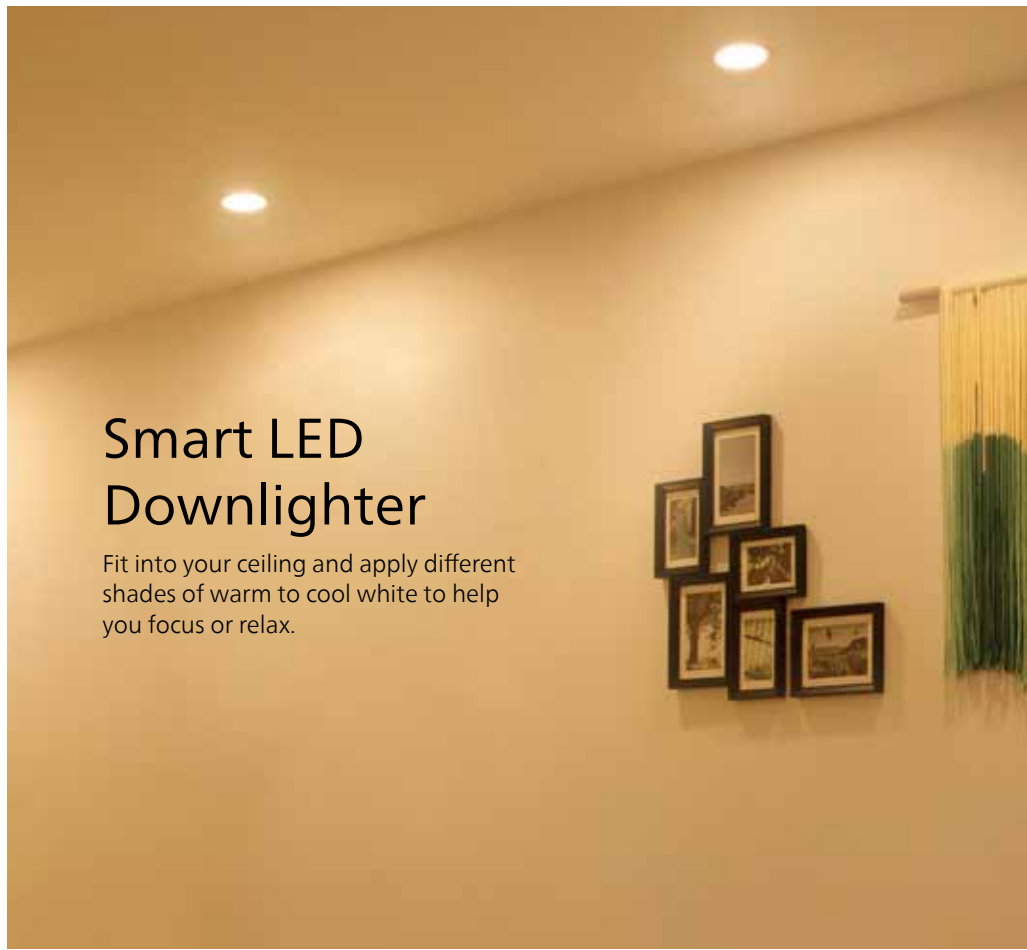

Full colour and
warm to cool

15,000
hours*

Smart LED Downlighters & COBs

Smart LED Coloured Downlighter

Create the perfect light scene using full colour and warm to cool light for your everyday needs.

Smart LED Downlighter

Fit into your ceiling and apply different shades of warm to cool white to help you focus or relax.

- 10W: 900 lumen
- 220-240V-50/60Hz
- Minimal trim for a seamless fit
- Recessed diffuser for low glare
- Metal body with accelerated heat dissipation for longer life
- Applications: Living Room, Corridor, Display, Shop etc.