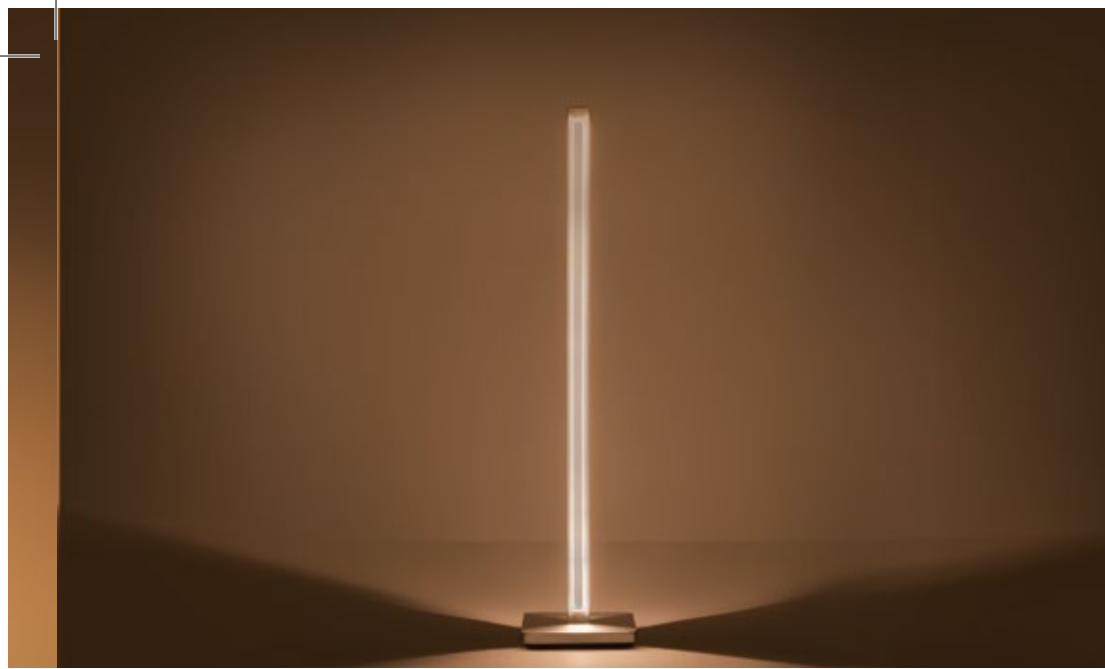

Within floor lamp

The Within floor lamp showcases the extra slim all around metal luminaire, which complements the other elements of the family in a room, to ensure an enhanced connected experience for the user.

The brilliance of white ambiance comes alive with the Within floor lamp as it toggles between the 4 light recipes to help you be more effective in your key daily activities.

Features

- Integrated LED 40W, 400 lumen
- Dimmable and Tunable (2200K to 6500K)
- Dual Control Option: Smart Switch or HUE Mobile App

For detailed specifications, pls refer to page 42