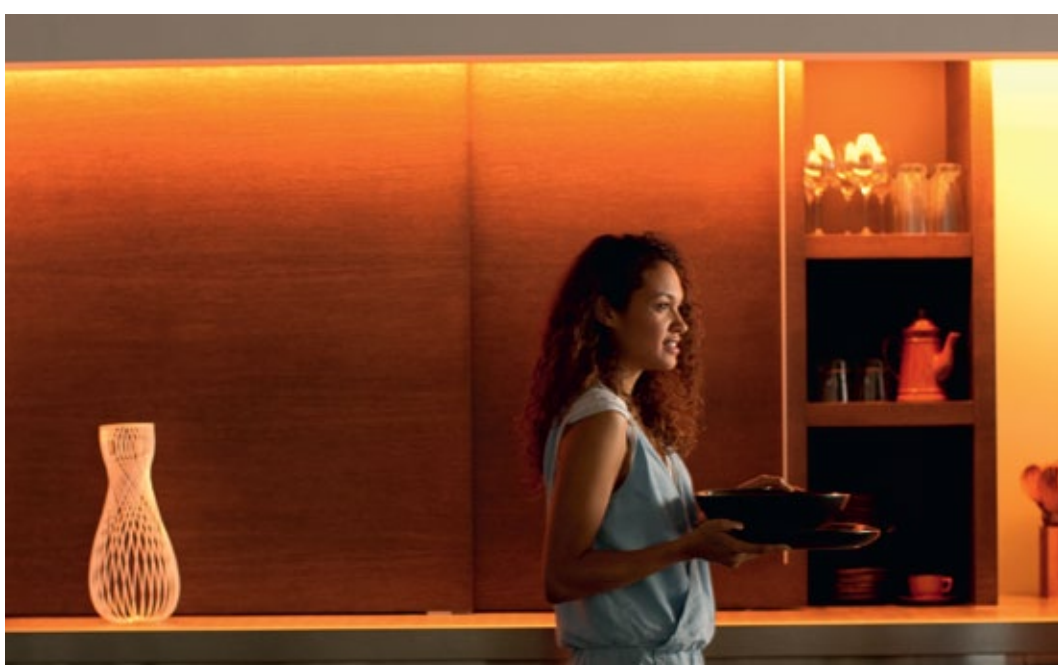

Hue white and color ambiance lightstrip (base and extension)

The most flexible light source imaginable. You can shape, bend and cut them for the application of your choice. Philips Hue Lightstrips are great for under bars and cabinets or behind entertainment systems to create an immersive experience.

Extend your Philips Hue Lightstrip Plus up to 33 feet by adding 40 inch extensions to cover larger surfaces and enable wider applications.

Philips Hue Lightstrip Plus gives you full color consistency from the first to the last extension.

Features

- 20W LED
- Tunable from 2000K to 6500K
- Enjoy 16 million colors
- Control via Philips Hue Bluetooth/Philips Hue app
- Compatible with Google Assistant, Amazon Alexa and Apple HomeKit*

* Hue Bridge needed for Apple HomeKit

For detailed specifications, pls refer to page 40