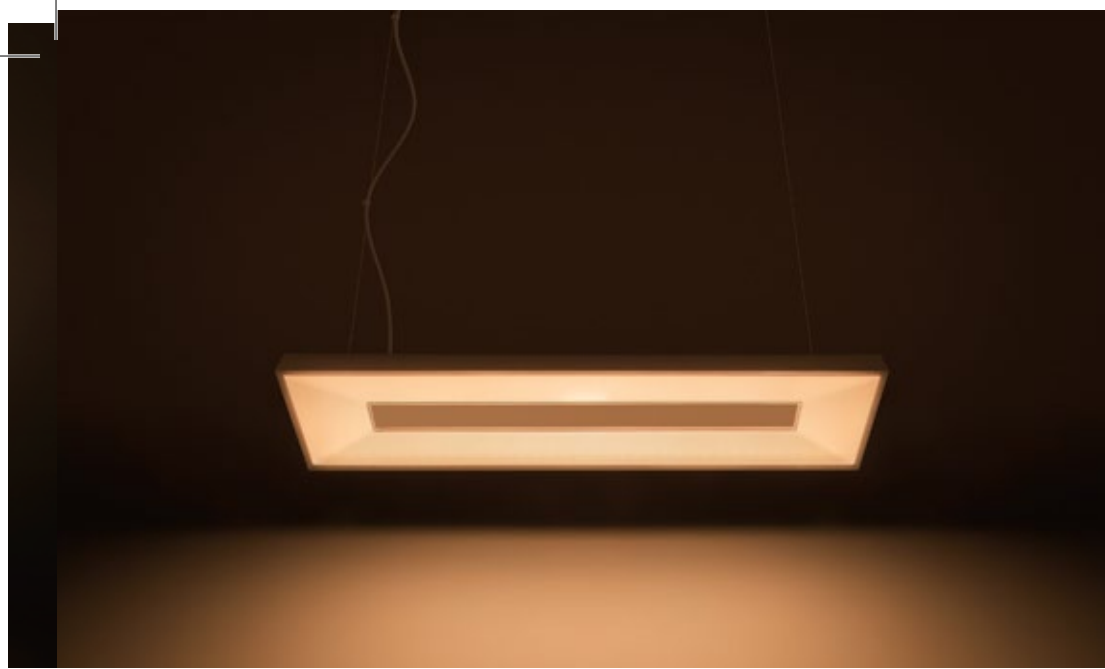

The Extra Slim form factor with an edge of metal all around, adds to the décor and aesthetics of your home, giving it a contemporary look.

Using the same with HUE Smart Dimmer Switch, we can easily toggle between the 4 ideal light recipes for our daily activities. Also, by pairing the Hue Bridge in the ecosystem along with the Switch, we can experience the full richness of Hue via the Remote & Out of Home access.

For detailed specifications, pls refer to page 42

Within pendant light

The Within pendant accentuates the elegance of your contemporary home with an adjustable height feature.

Being Extra slim with Slope-in diffuser, the pendant helps in creating an inviting and soothing experience for the user.