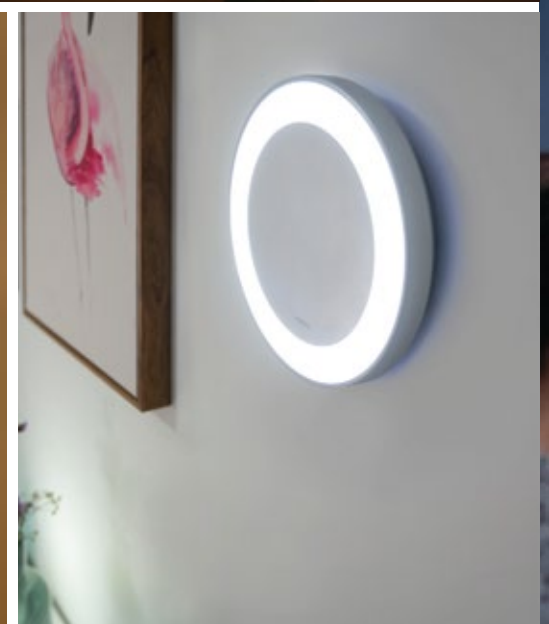

Semeru wall light

Contemporary design which is pleasing to the eyes, Semeru wall light has matt finish and comes with a quality diffuser for soft and even light.

Enjoy four pre-set light recipes and shades of white to support your daily routines along with an enriching yet subtle wall washing effect.

Features

- LED integrated 19W
- System lumen: 400 lumen
- 2200K - 6500K cool daylight to warm white light
- Subtle wall washer effect

For detailed specifications, pls refer to page 41