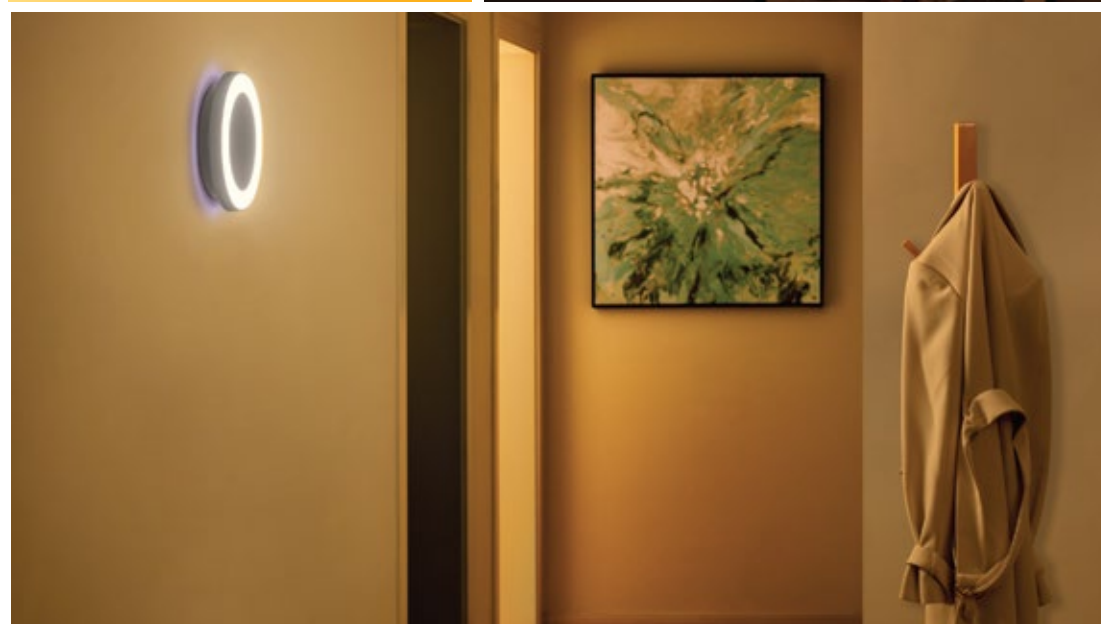

Semeru wall light

Contemporary design which is pleasing to the eyes, Semeru wall light has matt finish and comes with a quality diffuser for soft and even light.

Enjoy four pre-set light recipes and shades of white to support your daily routines along with an enriching yet subtle wall washing effect.

Features

- LED integrated 19W
- System lumen: 400 lumen
- 2200K - 6500K cool daylight to warm white light
- Subtle wall washer effect

For detailed specifications, pls refer to page 41