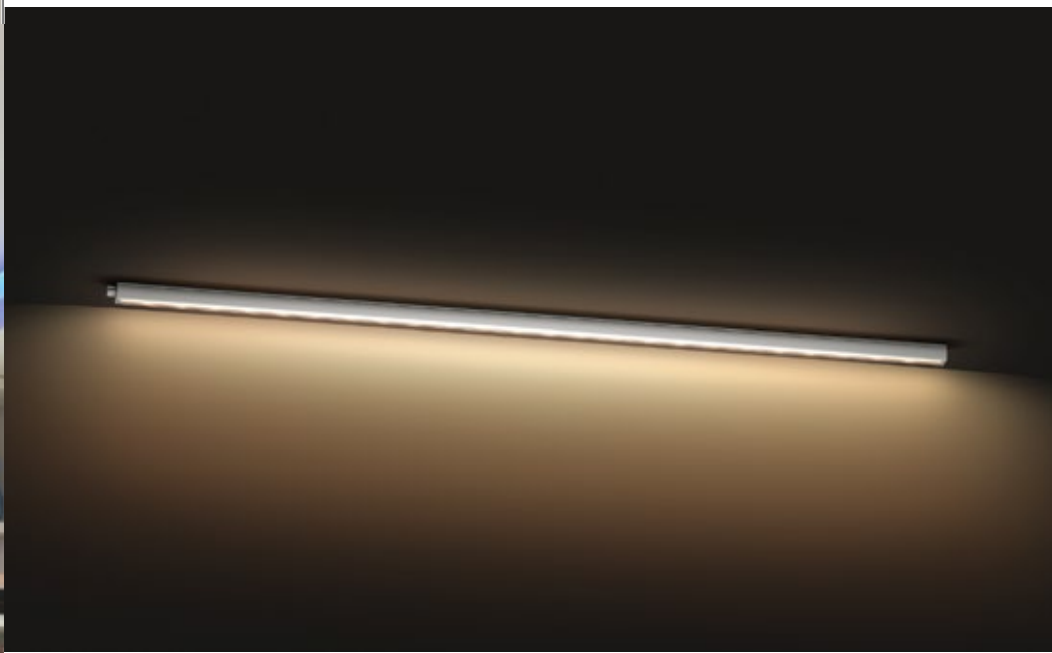

Memuru white ambiance

Memuru integrates in the cove of your home and comes with usual pre-set recipes of Read, Relax, Concentrate, and Energize using the Smart Dimmer Switch.

Additionally, it provides the luxury of easy extendibility, flexi connections and shadow free corners.

Features

- Tunable to 50,000 shades of white
- Customizable lengths with 4 length and wattage options
- Directly dimmable and tunable with the Smart Dimmer Switch

* Atleast one Memuru box is mandatory to install Memuru trunk

For detailed specifications, pls refer to page 43