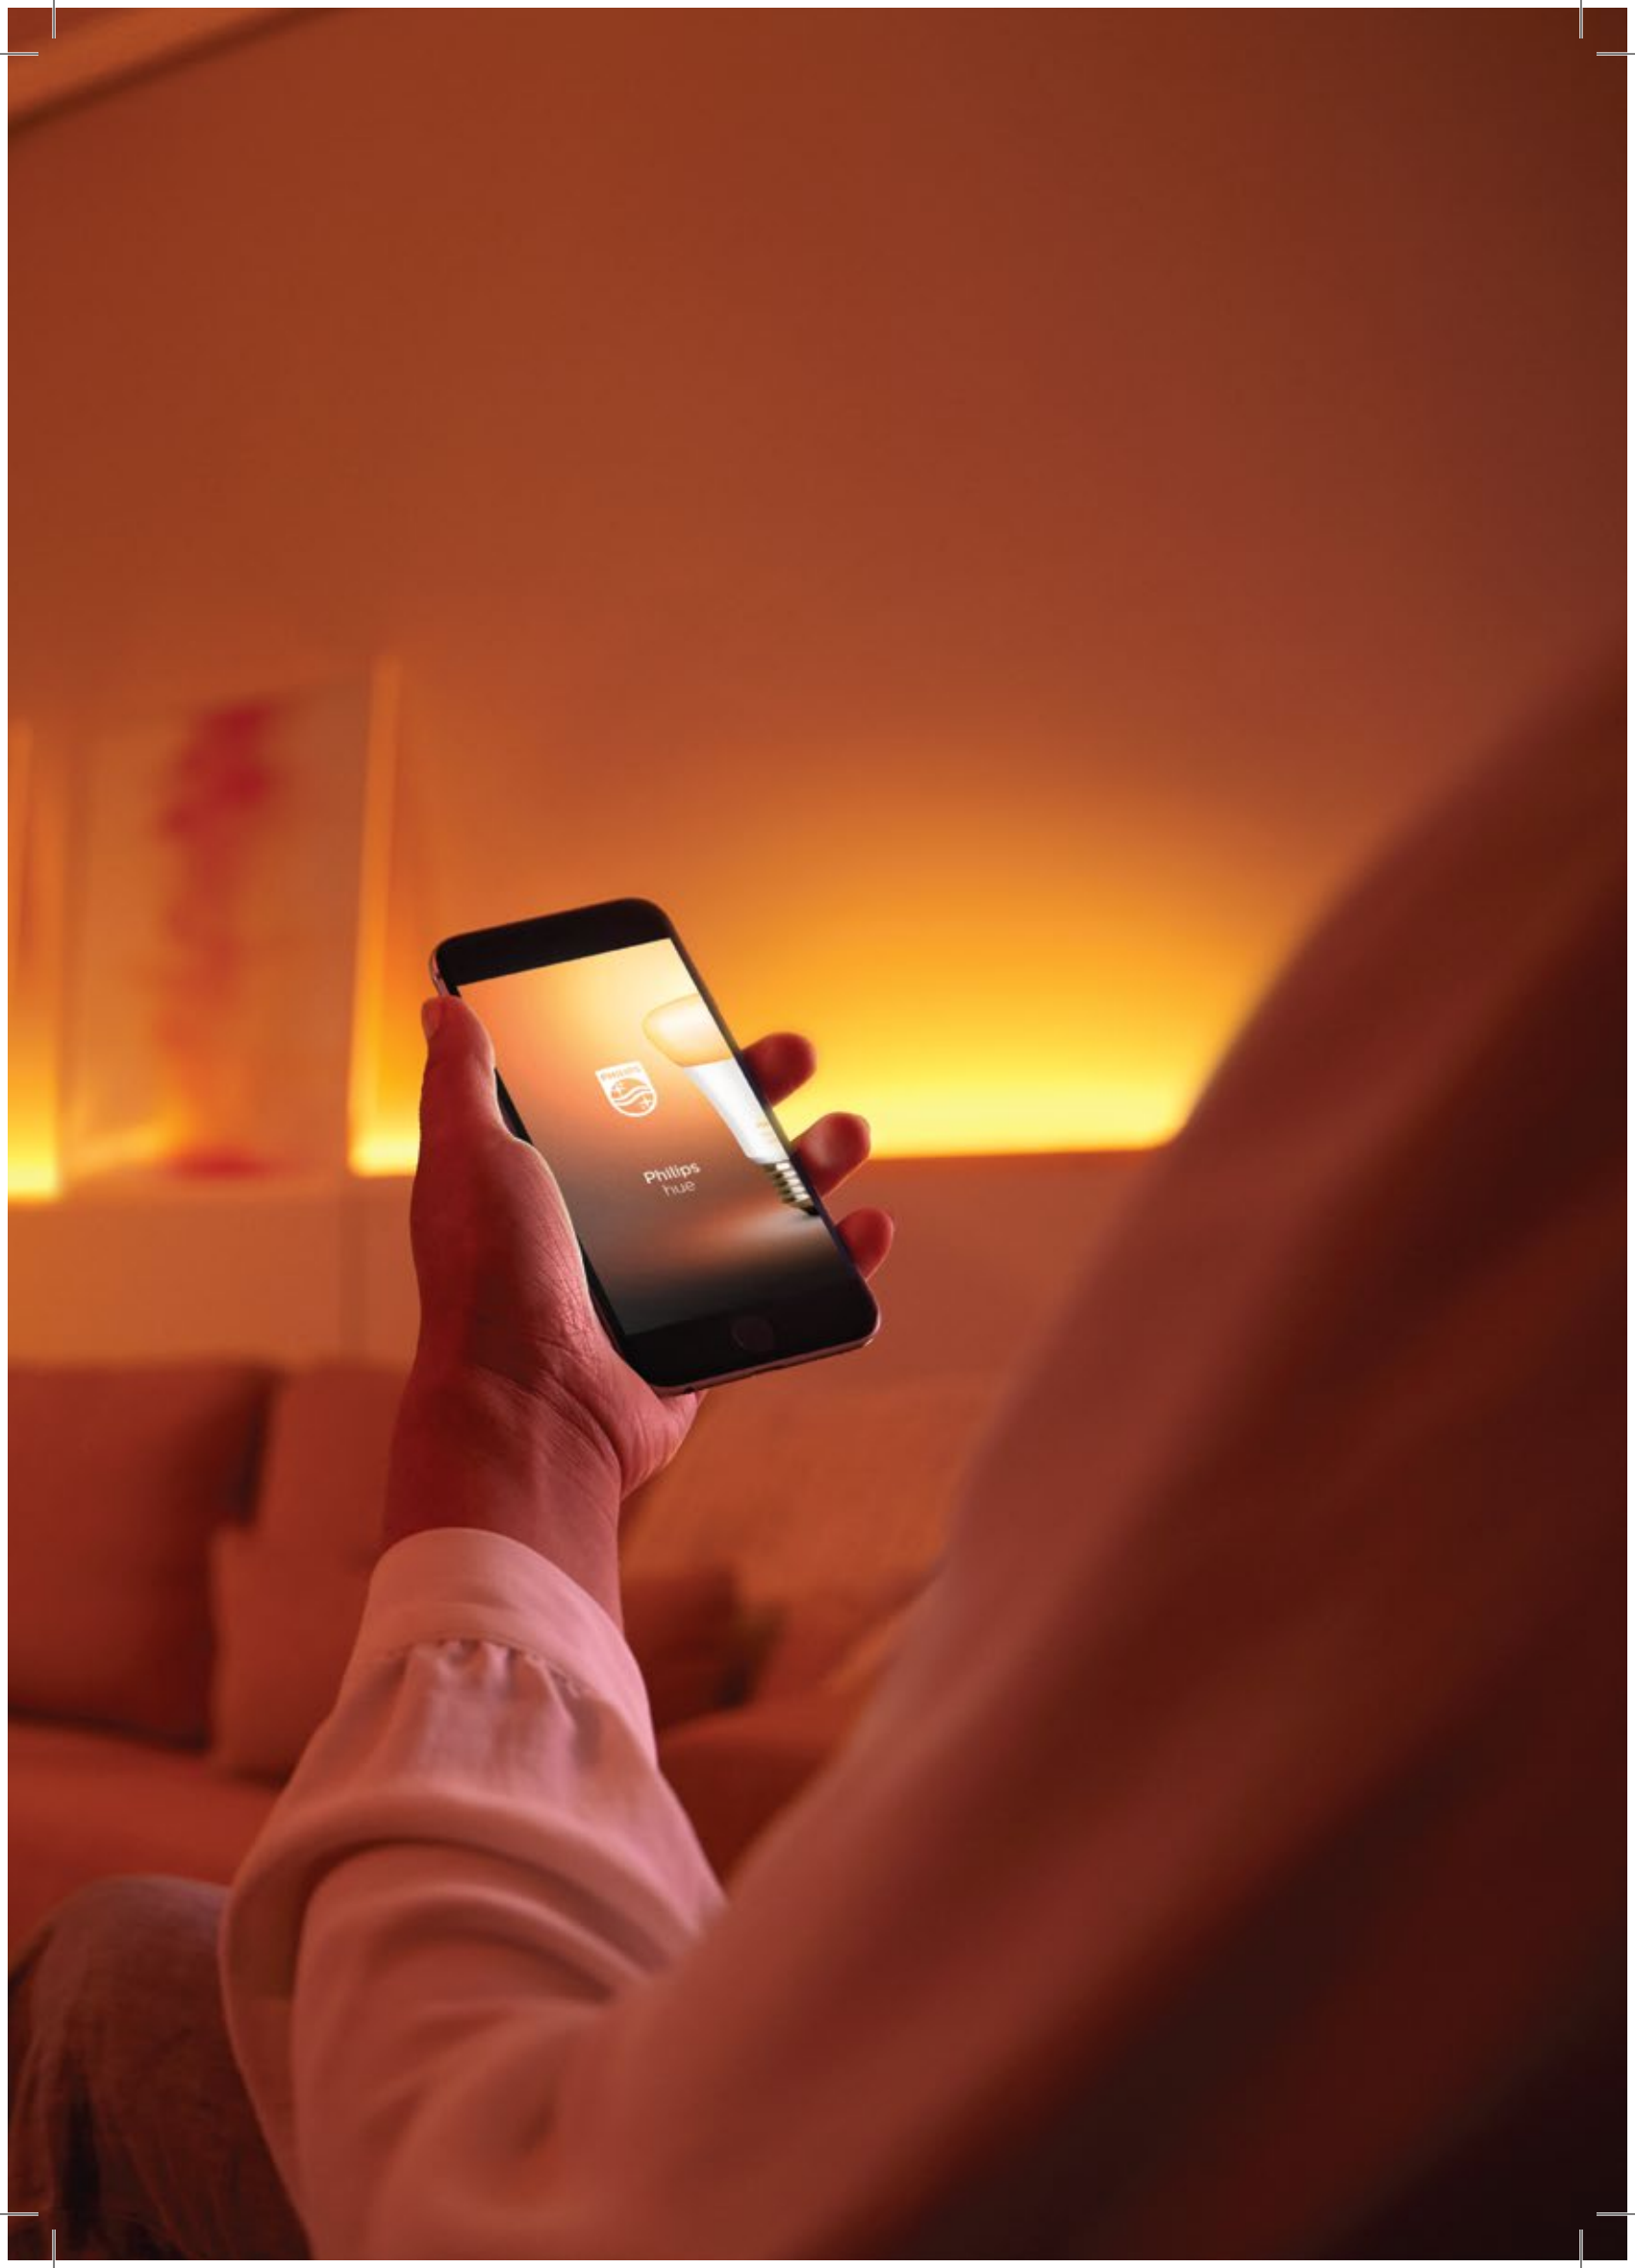

Hue Bridge 2.0

Hue Bridge 2.0	
Material	Synthetics
Length/Width/Height	90.9mm/90.6mm/26mm
Connections per bridge	50 lights & 12 accessories
MRP	INR 7,250/-

Hue Dimmer Switch

Hue Dimmer Switch	
Material	Synthetics
Length	Switch depth 11mm, Plate depth 14mm
Width	Switch 35mm, Plate 70mm
Height	Switch 92mm, Plate 115mm
Lifetime	50000 clicks
Battery	Included (in-built)
Signal range	At least 39.3 feet
MRP	INR 2,700/-