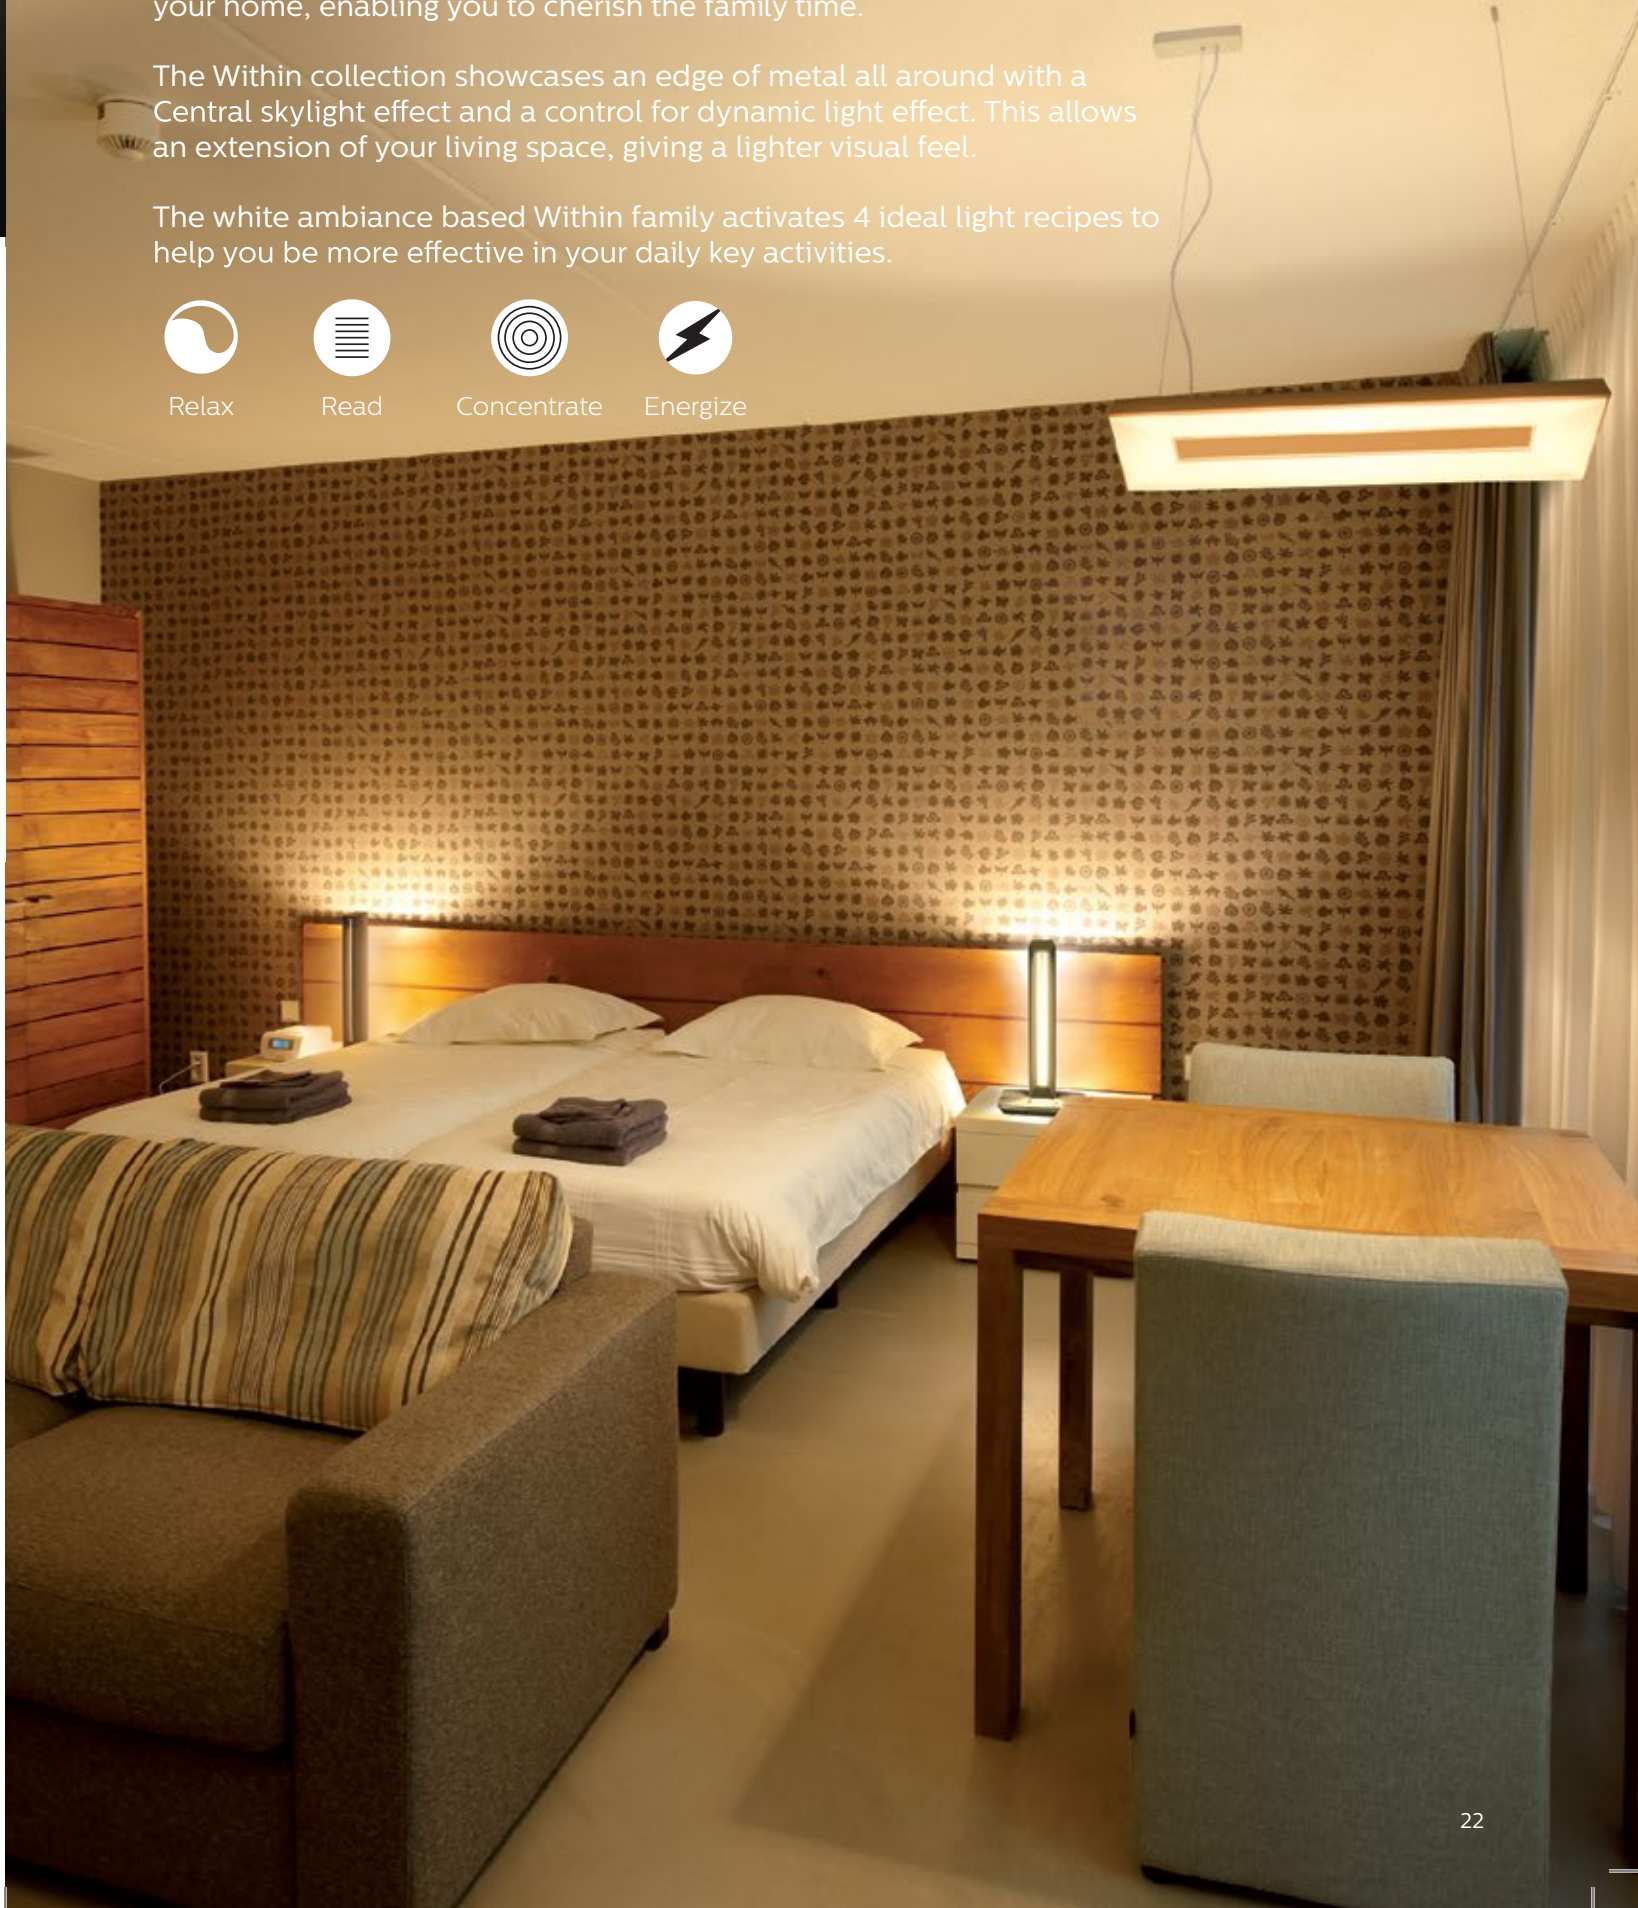

The white ambiance based Within family activates 4 ideal light recipes to help you be more effective in your daily key activities.

Relax

Read

Concentrate

Energize

Within ceiling light

The Within ceiling creates the right light and ambiance in your treasured home for you to cherish every moment with your family.

The Extra Slim form factor with an edge of metal all around, adds to the décor and aesthetics of your home, giving it a contemporary look.

Using the same with HUE Smart Dimmer Switch, we can easily toggle between the 4 ideal light recipes for our daily activities. Also, by pairing the Hue Bridge in the ecosystem along with the Switch, we can experience the full richness of Hue via the Remote & Out of Home access.