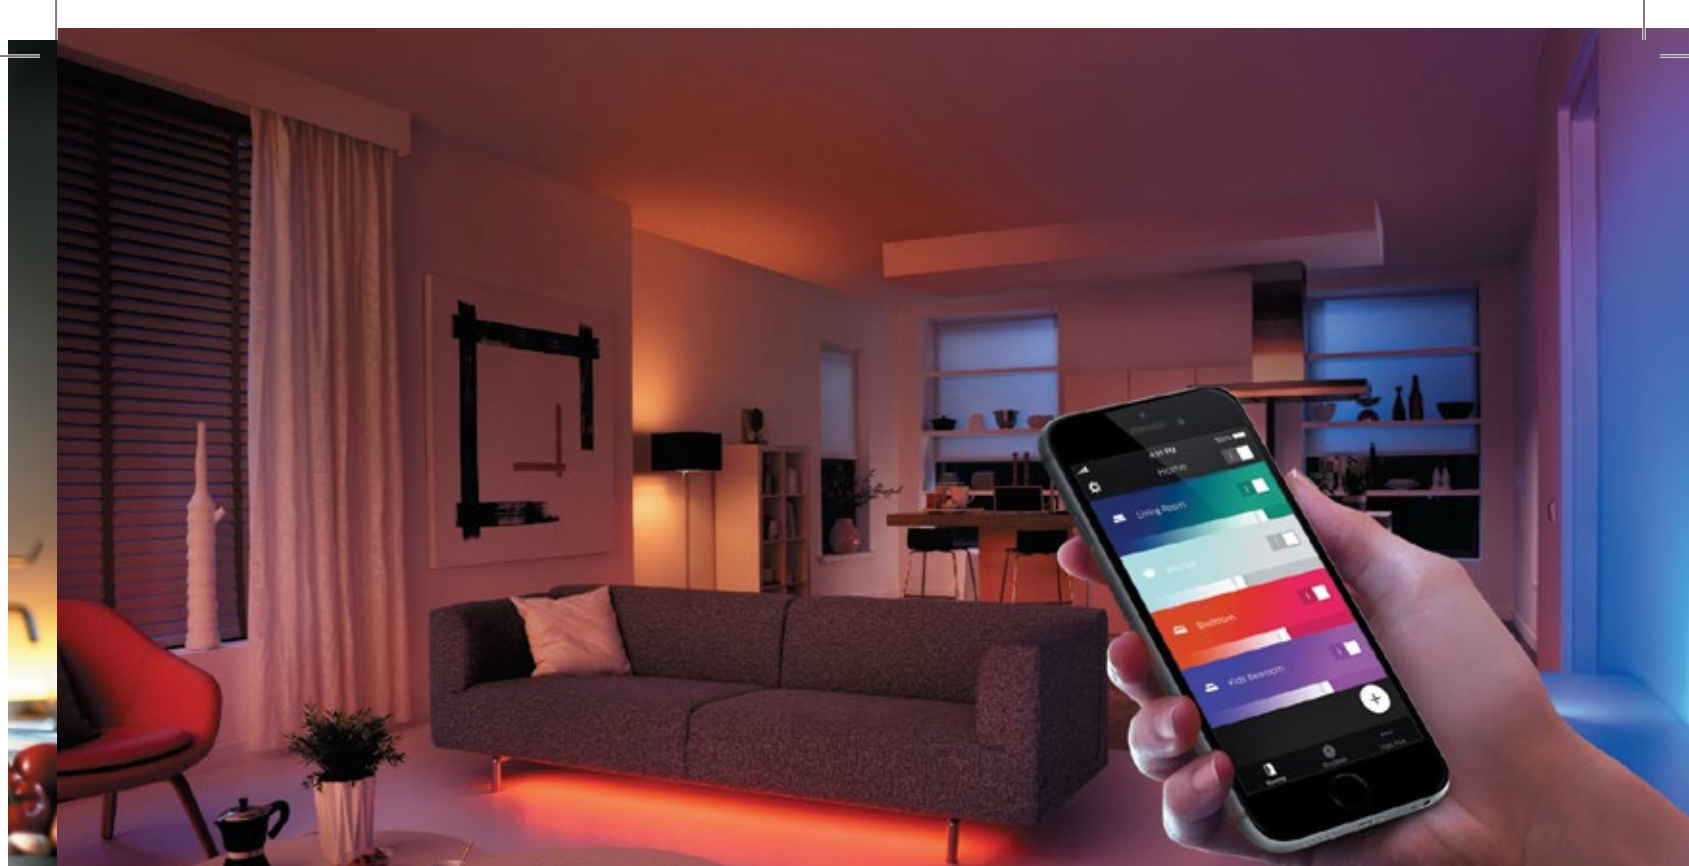

Apps Hue loves!

Philips Hue has hundreds of listed Apps by third party developers for both Android and IOS. These Apps enable you to extract more from your Hue.

Hue Disco

Create a dance floor, let lights groove to your music.

hueManic

Let the selected Hue lights start dancing to hueManic.

Sleep as Android

Track your sleep and wake up gently with natural sounds in optimal sleep phase for pleasant mornings and days.

Hue Day Light

Let the lights turn on when the Sun sets.

Huedini

To create relaxing light effects with Hue.

Light DJ PRO

Connects to Philips Hue to interact with your lights in tons of different ways. Use the App as a personal music visualizer, or program the App to create your own customized light shows.

Tag A Hue

Use this App to associate a specific bulb or group of bulbs with an NFC tag, and when that tag is scanned, the App will detect whether those bulbs are on or off and toggle them accordingly.