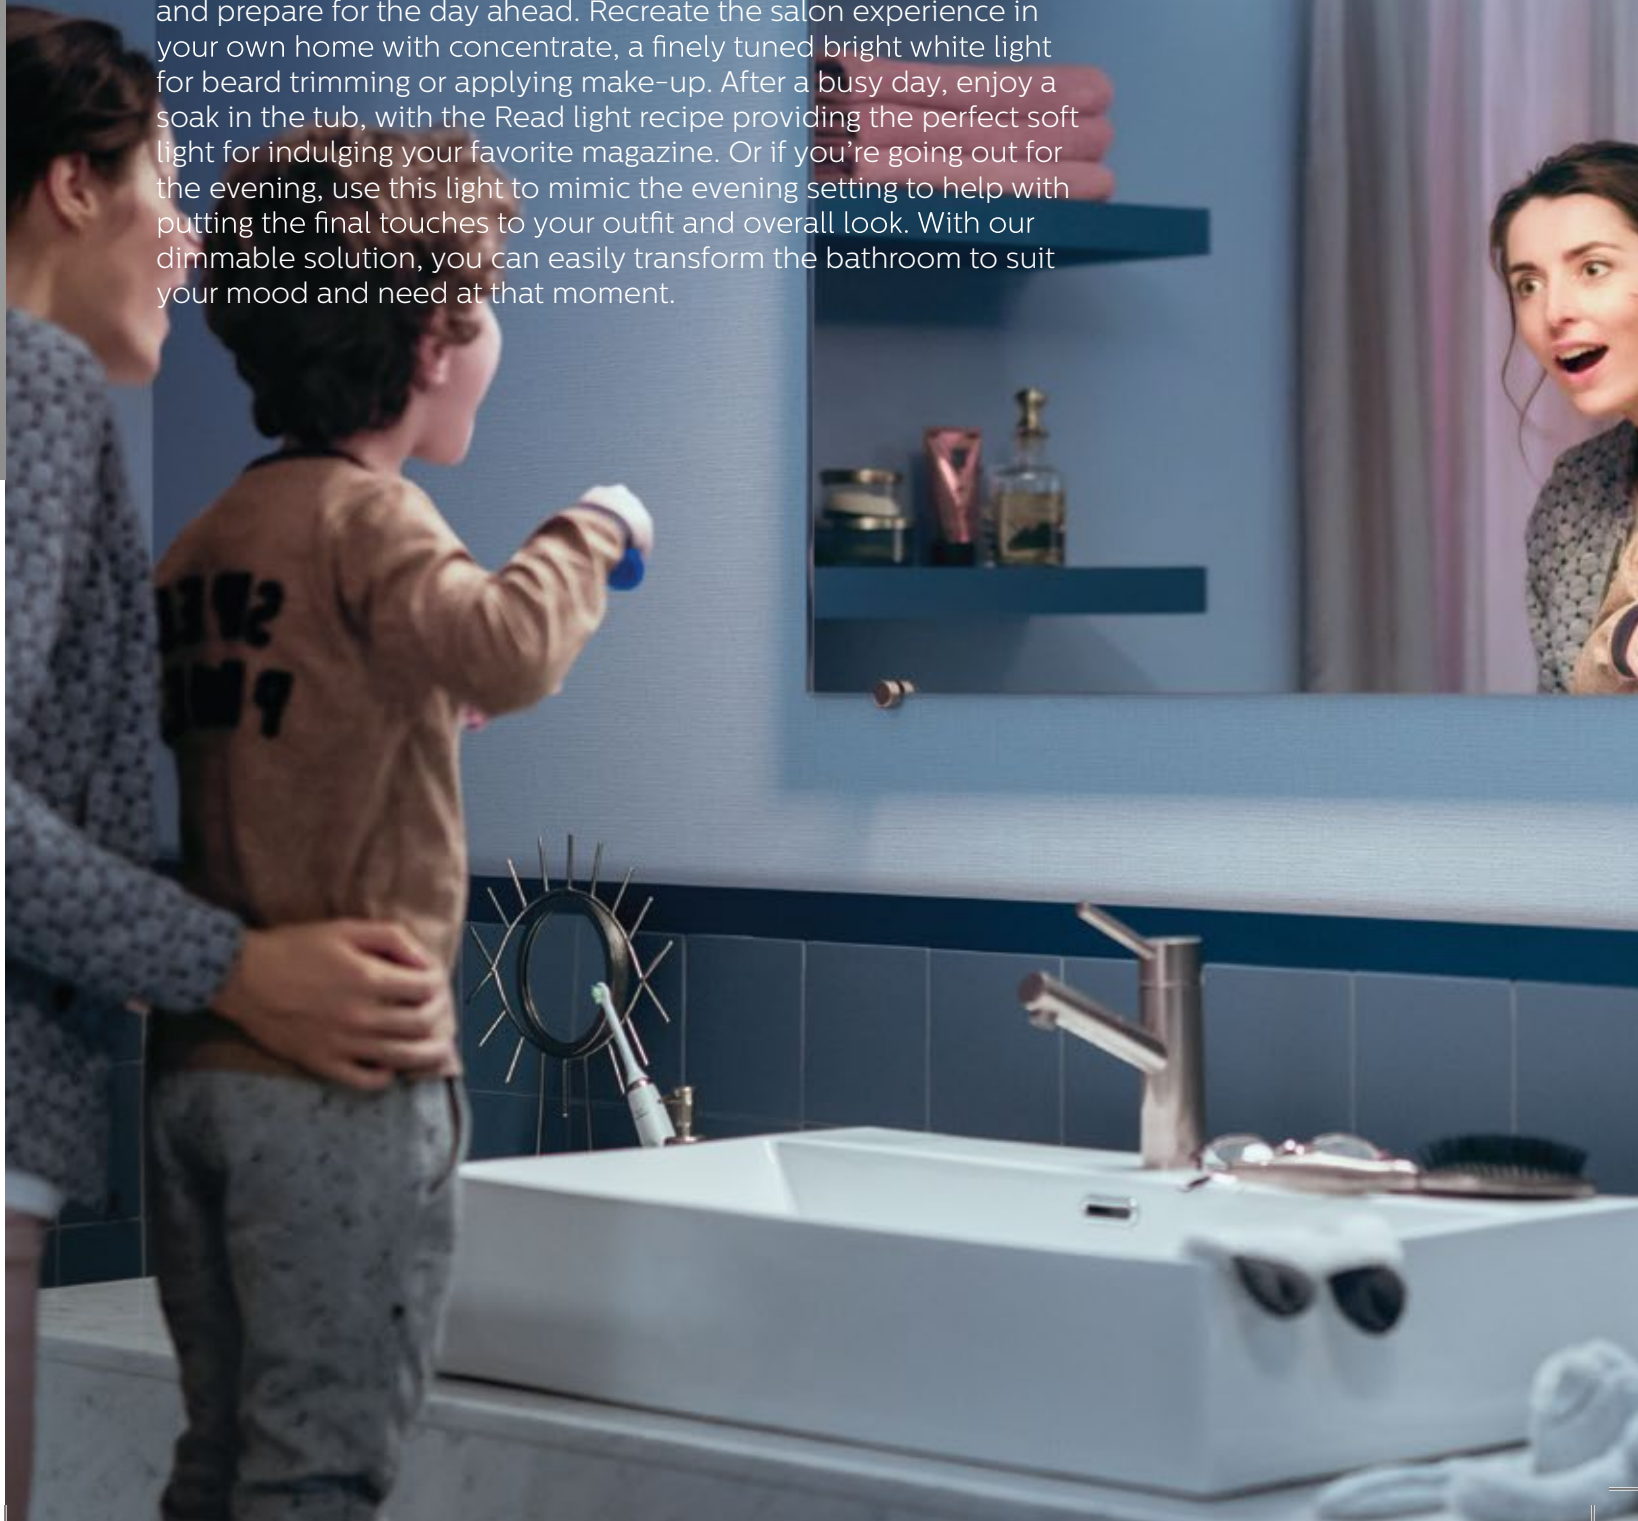

Start the day with a cool white light that helps you feel energized and prepare for the day ahead. Recreate the salon experience in your own home with concentrate, a finely tuned bright white light for beard trimming or applying make-up. After a busy day, enjoy a soak in the tub, with the Read light recipe providing the perfect soft light for indulging your favorite magazine. Or if you're going out for the evening, use this light to mimic the evening setting to help with putting the final touches to your outfit and overall look. With our dimmable solution, you can easily transform the bathroom to suit your mood and need at that moment.