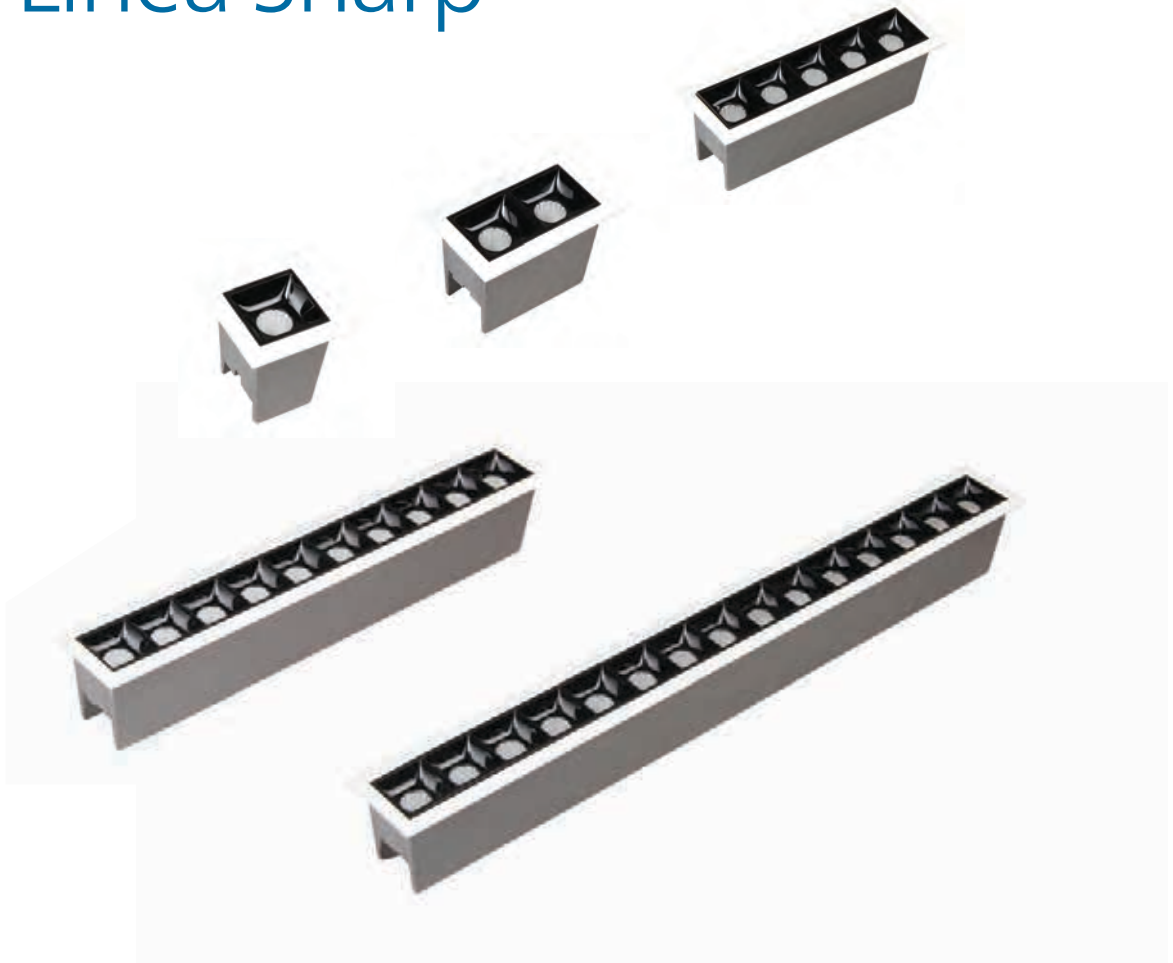

Linea Sharp

Brighter light, longer life

- Strong focused 40° beam
- Wide voltage tolerance 160V-360V
- Glare free - easy on the eye

	LED Spotlight	LED Spotlight	LED Spotlight	LED Spotlight	LED Spotlight
Colour	WW/NW	WW/NW	WW/NW	WW/NW	WW/NW
Material	Aluminium	Aluminium	Aluminium	Aluminium	Aluminium
Dimensions (mm)	45x45x49	75x45x49	147x45x49	280x45x49	413x45x49
Cutout Dia (mm)	37x37	66x36	139x36	271x36	403x36
Wattage	3W	6W	10W	20W	30W
Lumen/CCT	150lm/ 3000K/4000K	525lm/ 3000K/4000K	700lm/ 3000K/4000K	1400lm/ 3000K/4000K	2100lm/ 3000K/4000K

Voltage: 220V-240V~ | Surge Protection up to 2.5kV