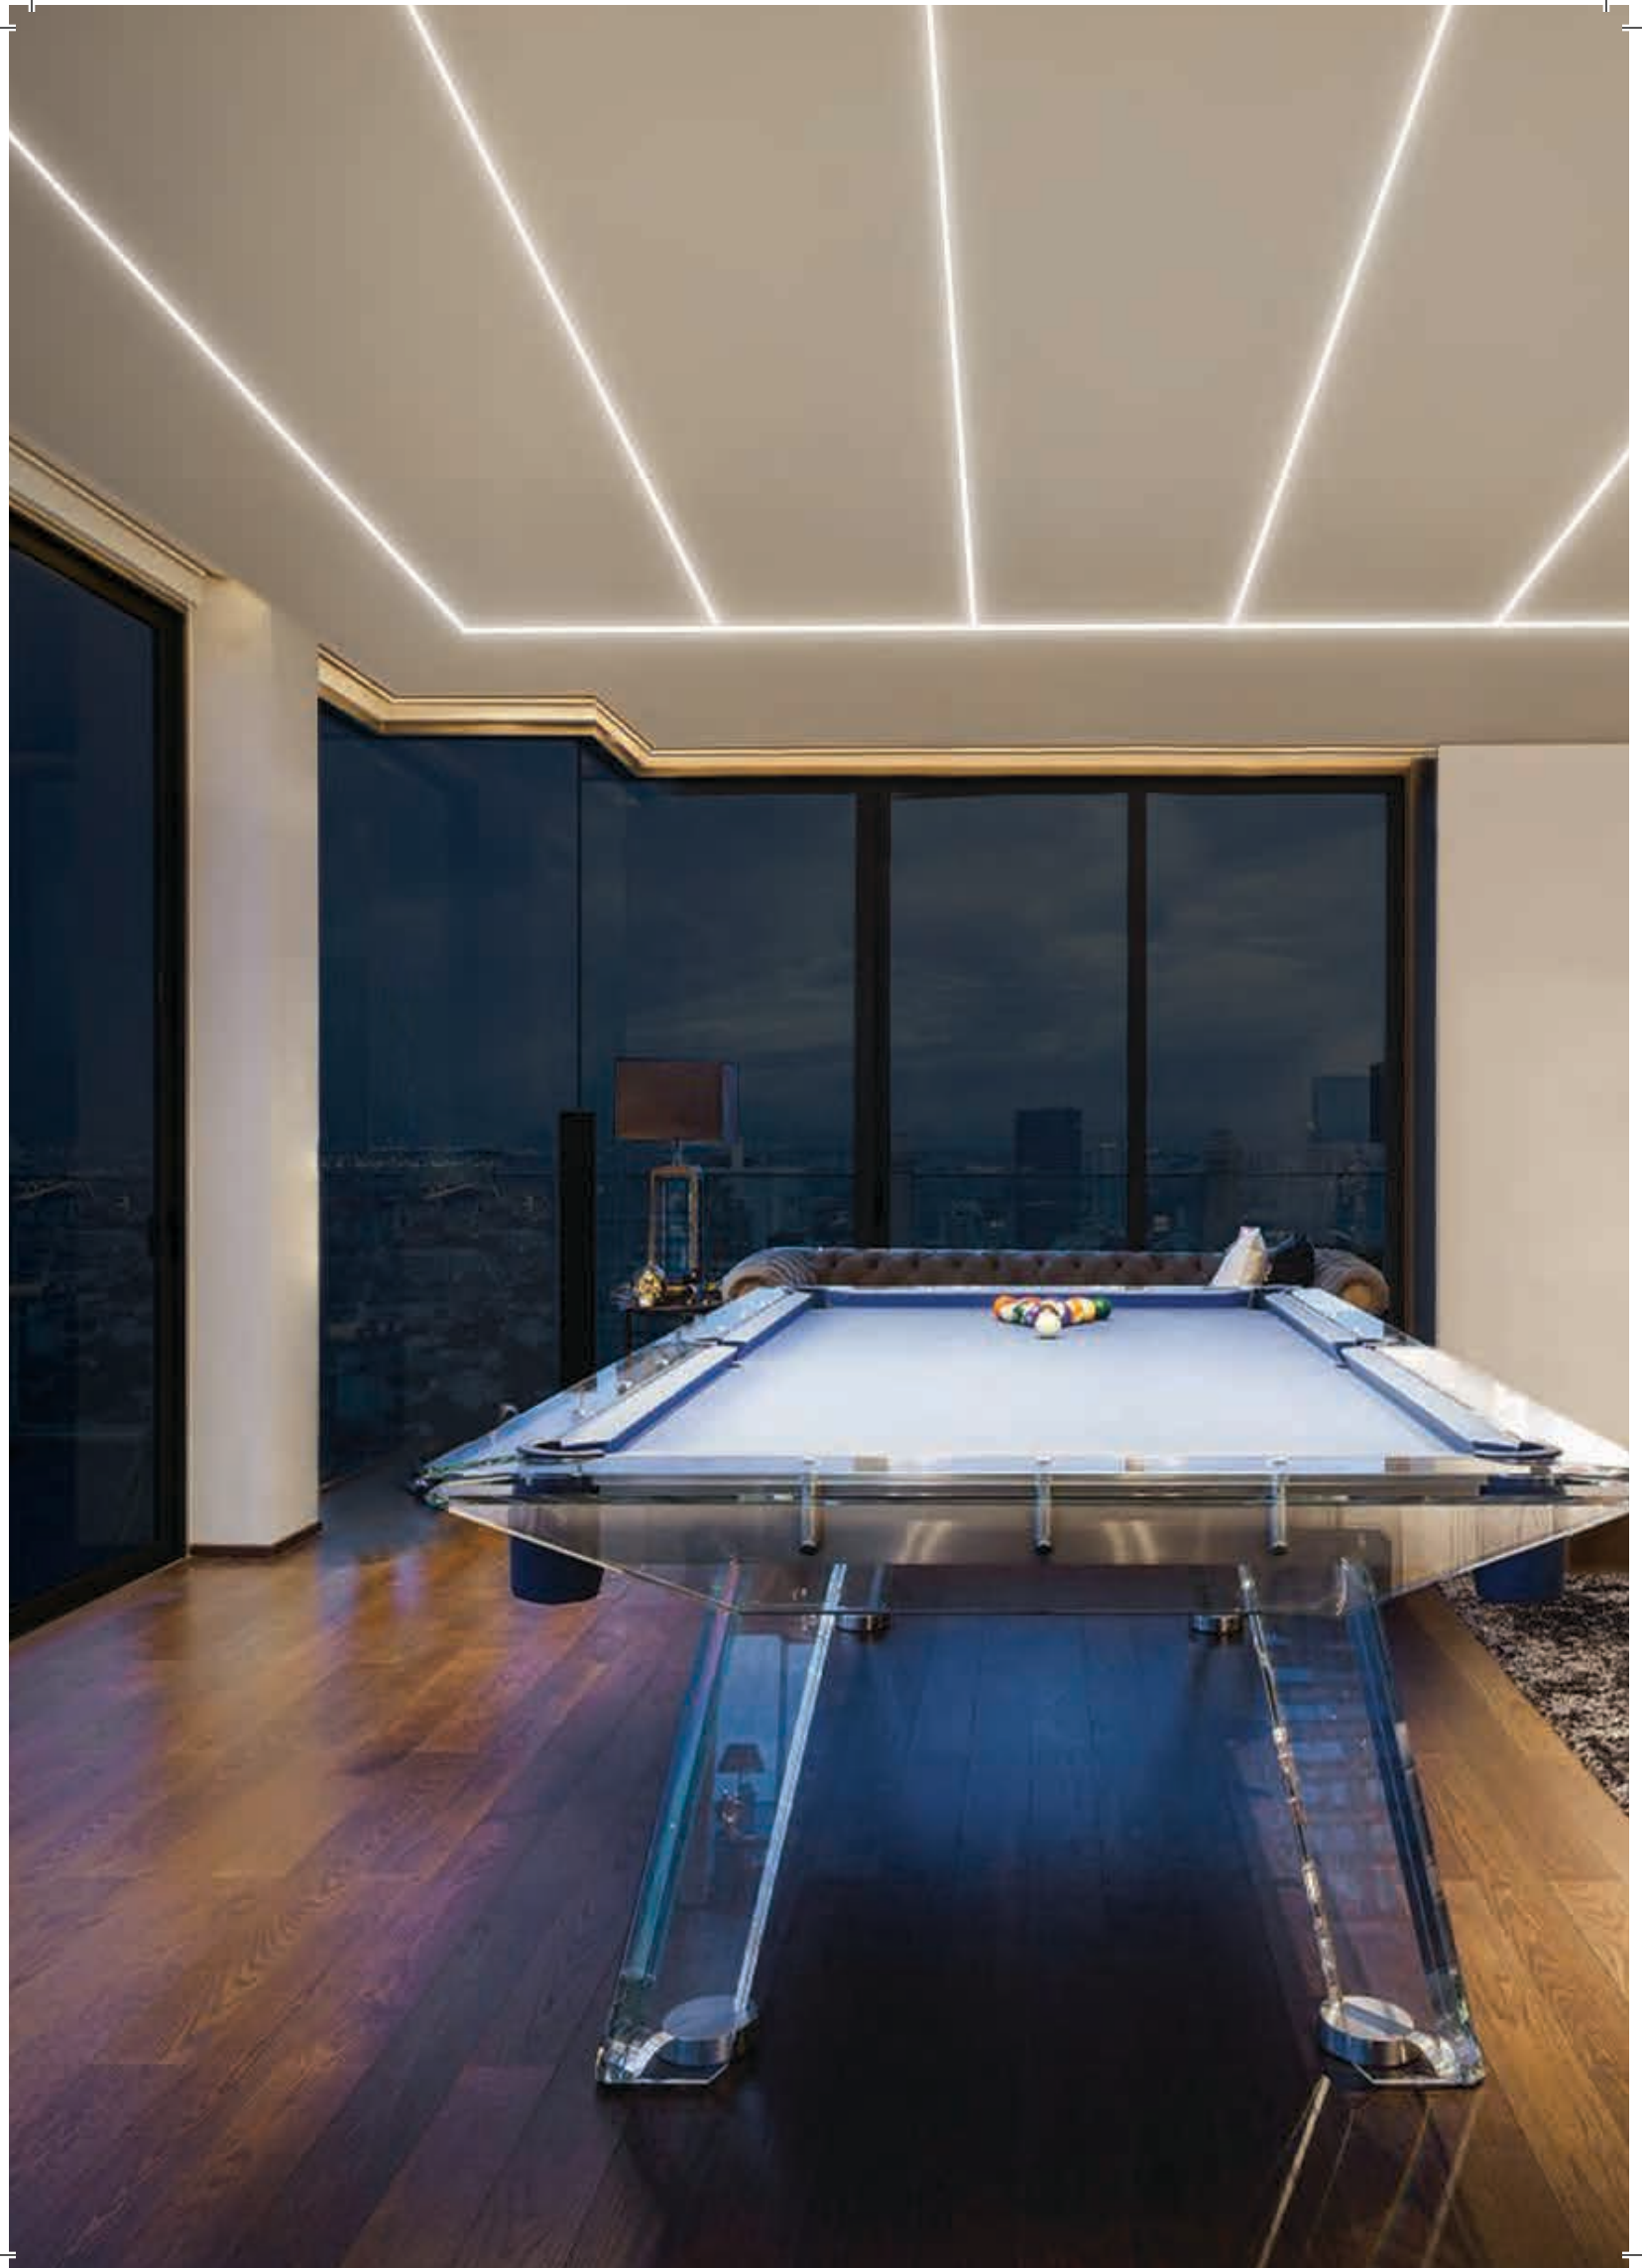

Take your creativity to the next level and experiment with new designs to accentuate the interiors.

ProGlow Nxt & Slim Edge Profile Strip

1000lm
per Mtr*

600lm
per Mtr*

Turn any ambience perfect

Express yourself with the Philips Profile lighting. This flexible LED tape is perfect solution for most of profile giving you the required design and ambience.