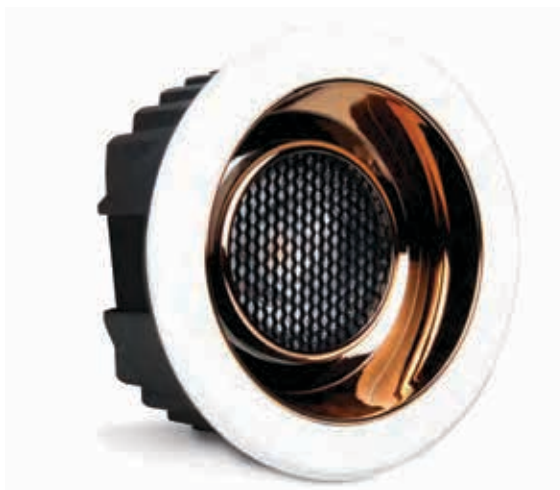

IP44 COB

Rose Gold