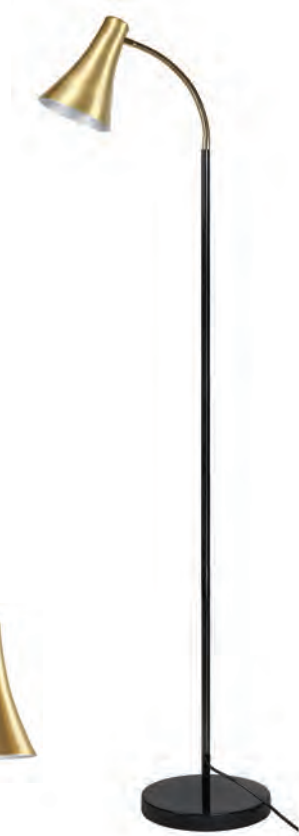

- Shiny copper finish
- Beautiful light pattern
- Superior borosilicate glass

	Glass Pendant	Glass Pendant	Glass Pendant	Wall Light
Model No.	582013	582015	582014	582016
Colour	Copper	Copper	Copper	Copper
Material	SS & Borosil Glass	SS & Borosil Glass	SS & Borosil Glass	SS & Borosil Glass
Dimensions (mm)	120x120x1850	160x160x1600	203x203x1500	170x152x260
Lamp Base	E27	E27	E27	E27
Wattage	1 x 20W LED (Max.)*	1 x 20W LED (Max.)*	1 x 20W LED (Max.)*	1 x 20W LED (Max.)*

Voltage: 220V/50Hz | Recommended to be used with a bright LED filament bulb for best light patterns | *Bulb excluded.

Model No. 58145

Model No. 58150

Model No. 58148

Jazz

Model No. 58145

Model No. 58145

Model No. 58150