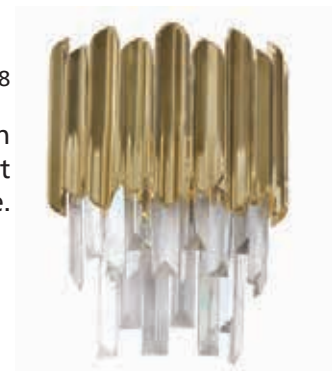

Ceiling	Pendant	Wall Light
Model No.	581976	581977	581978
Colour	ABS plated imitation gold + Class A Clear Crystal		
Material	Metal, ABS & Class A Clear Crystal		
Dimensions (mm)	Dia. 510 x H 390	Dia. 510 x H 1910	W 220 X H 280 X D 110
Lamp Base	E14	E14	G9
Wattage	6x40W Max*	6x40W Max*	1x28W Max*
Lumen/CCT	Non-Integrated LED luminaire		

Voltage: 240V / 50 Hz | *Bulb excluded | Recommended LED, CFL or Incandescent bulbs can be used