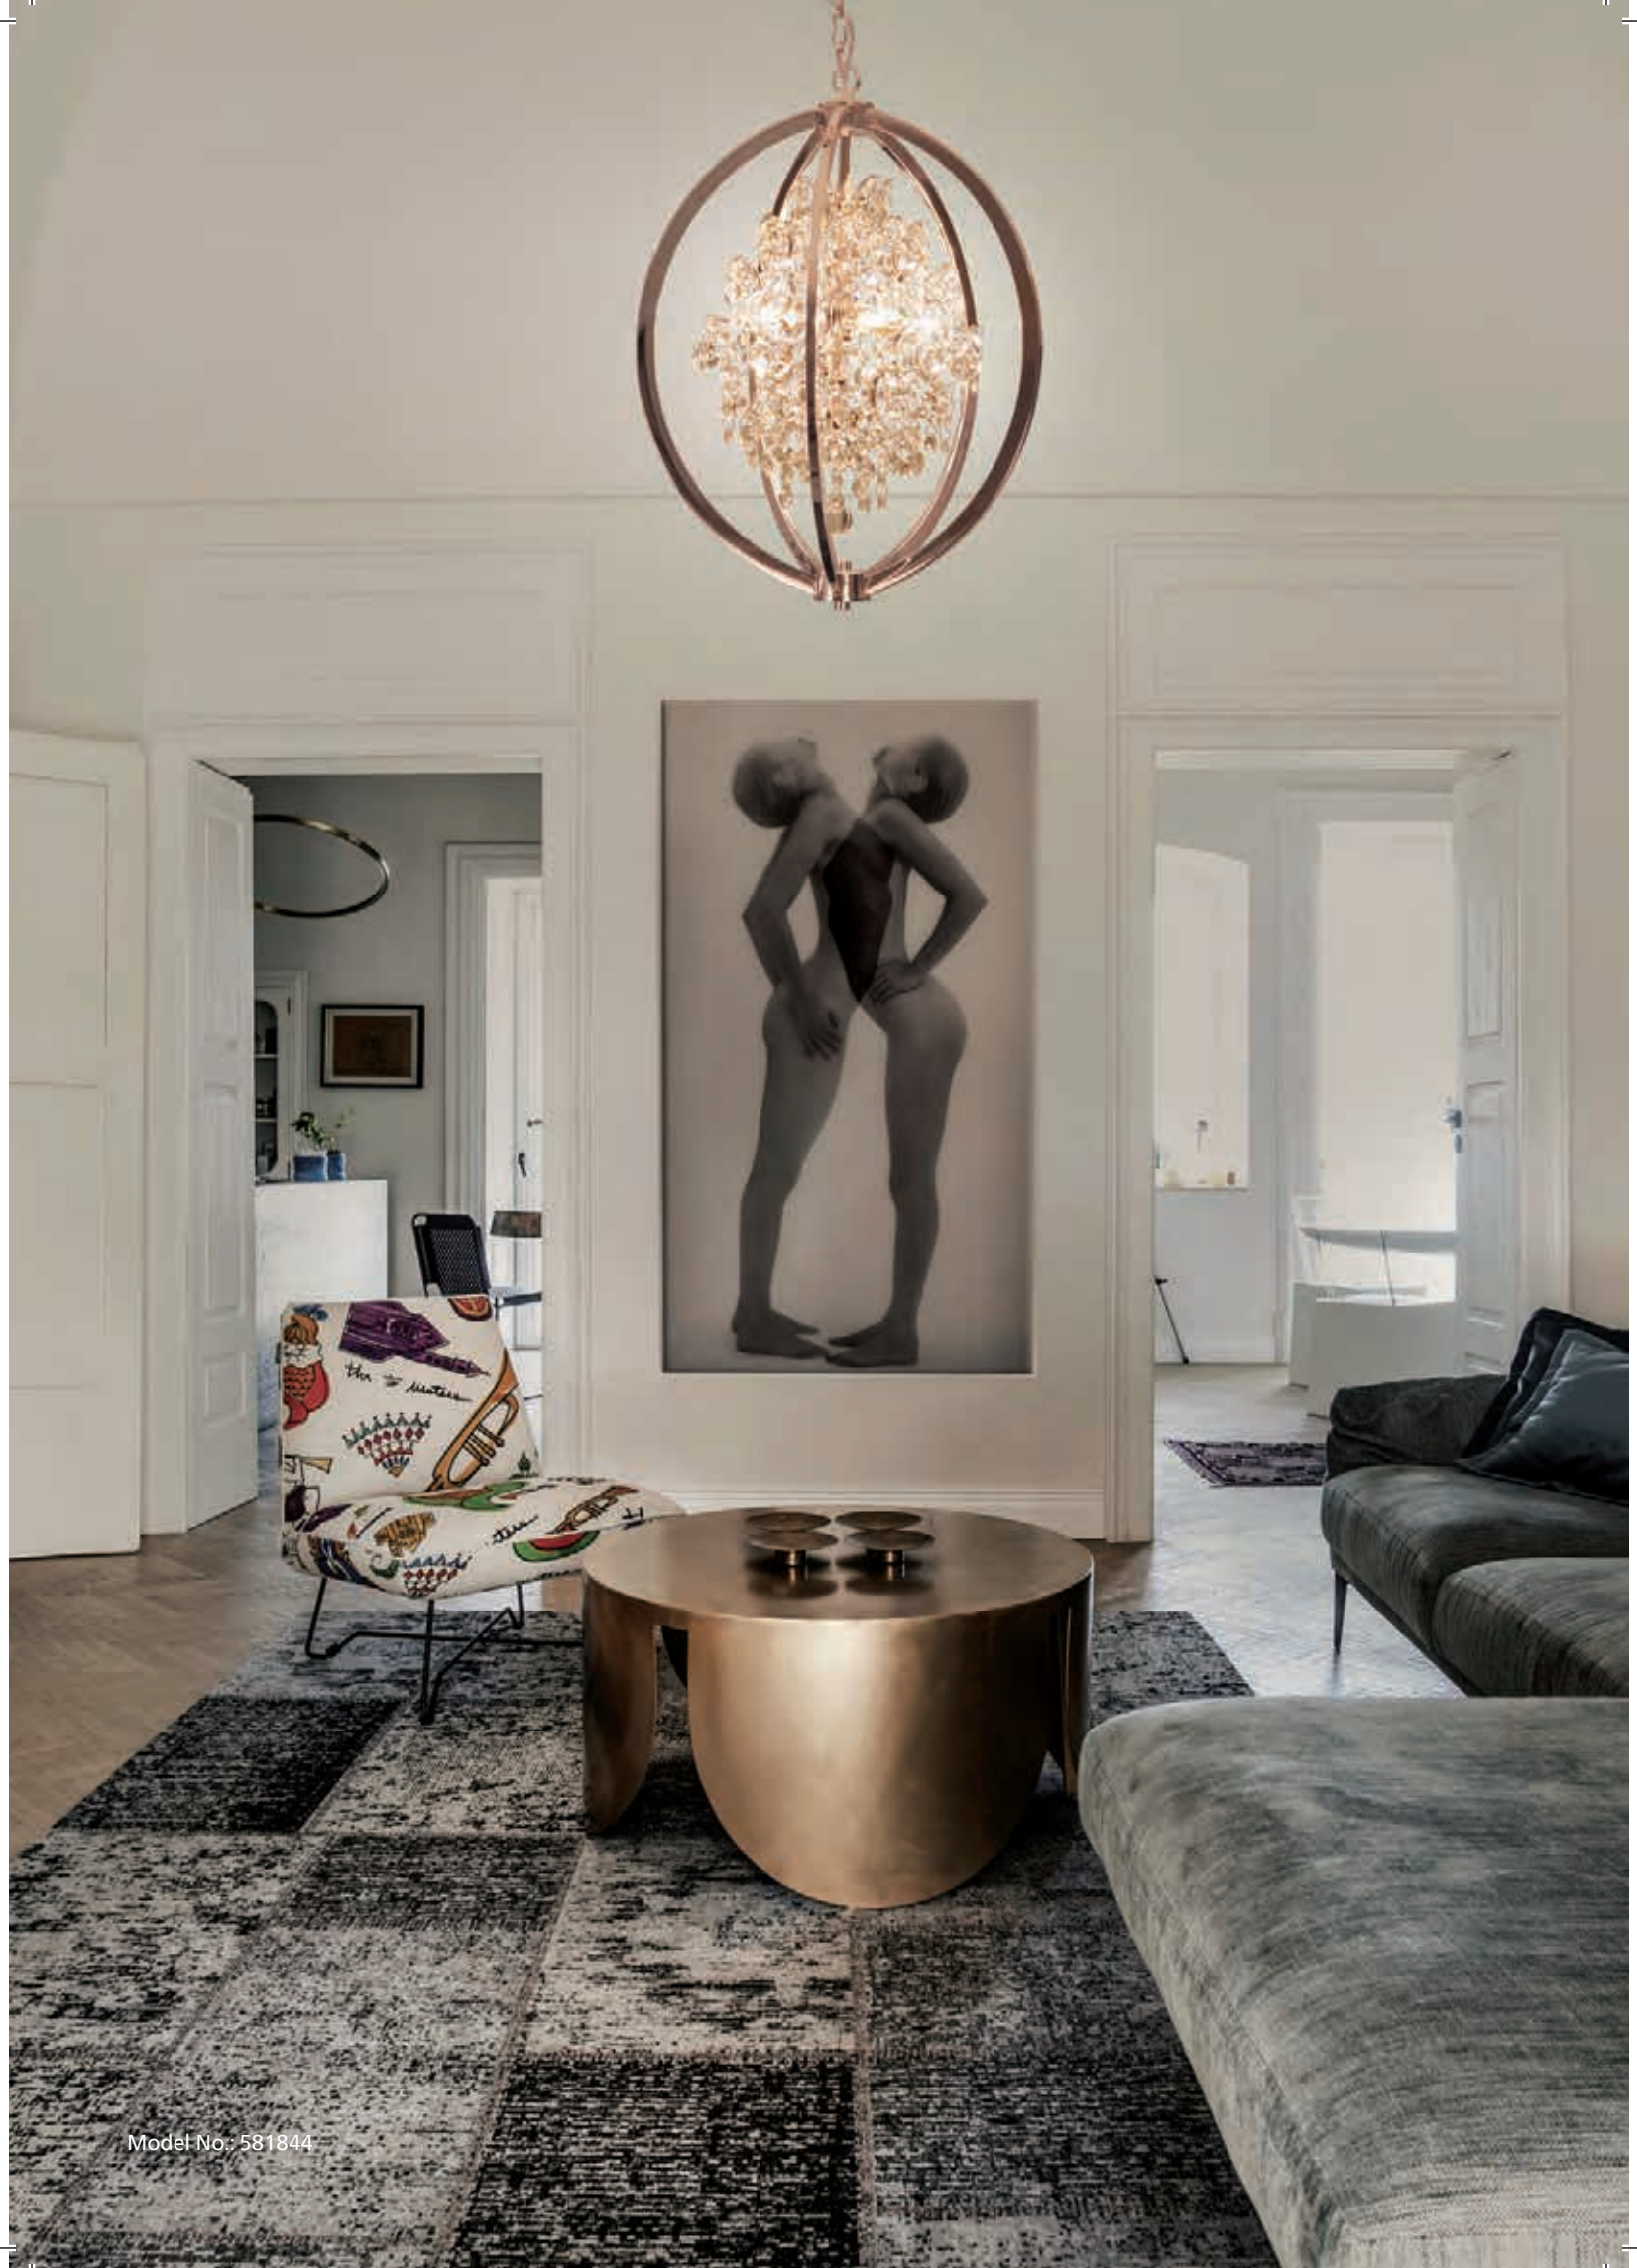

Model No. : 581844