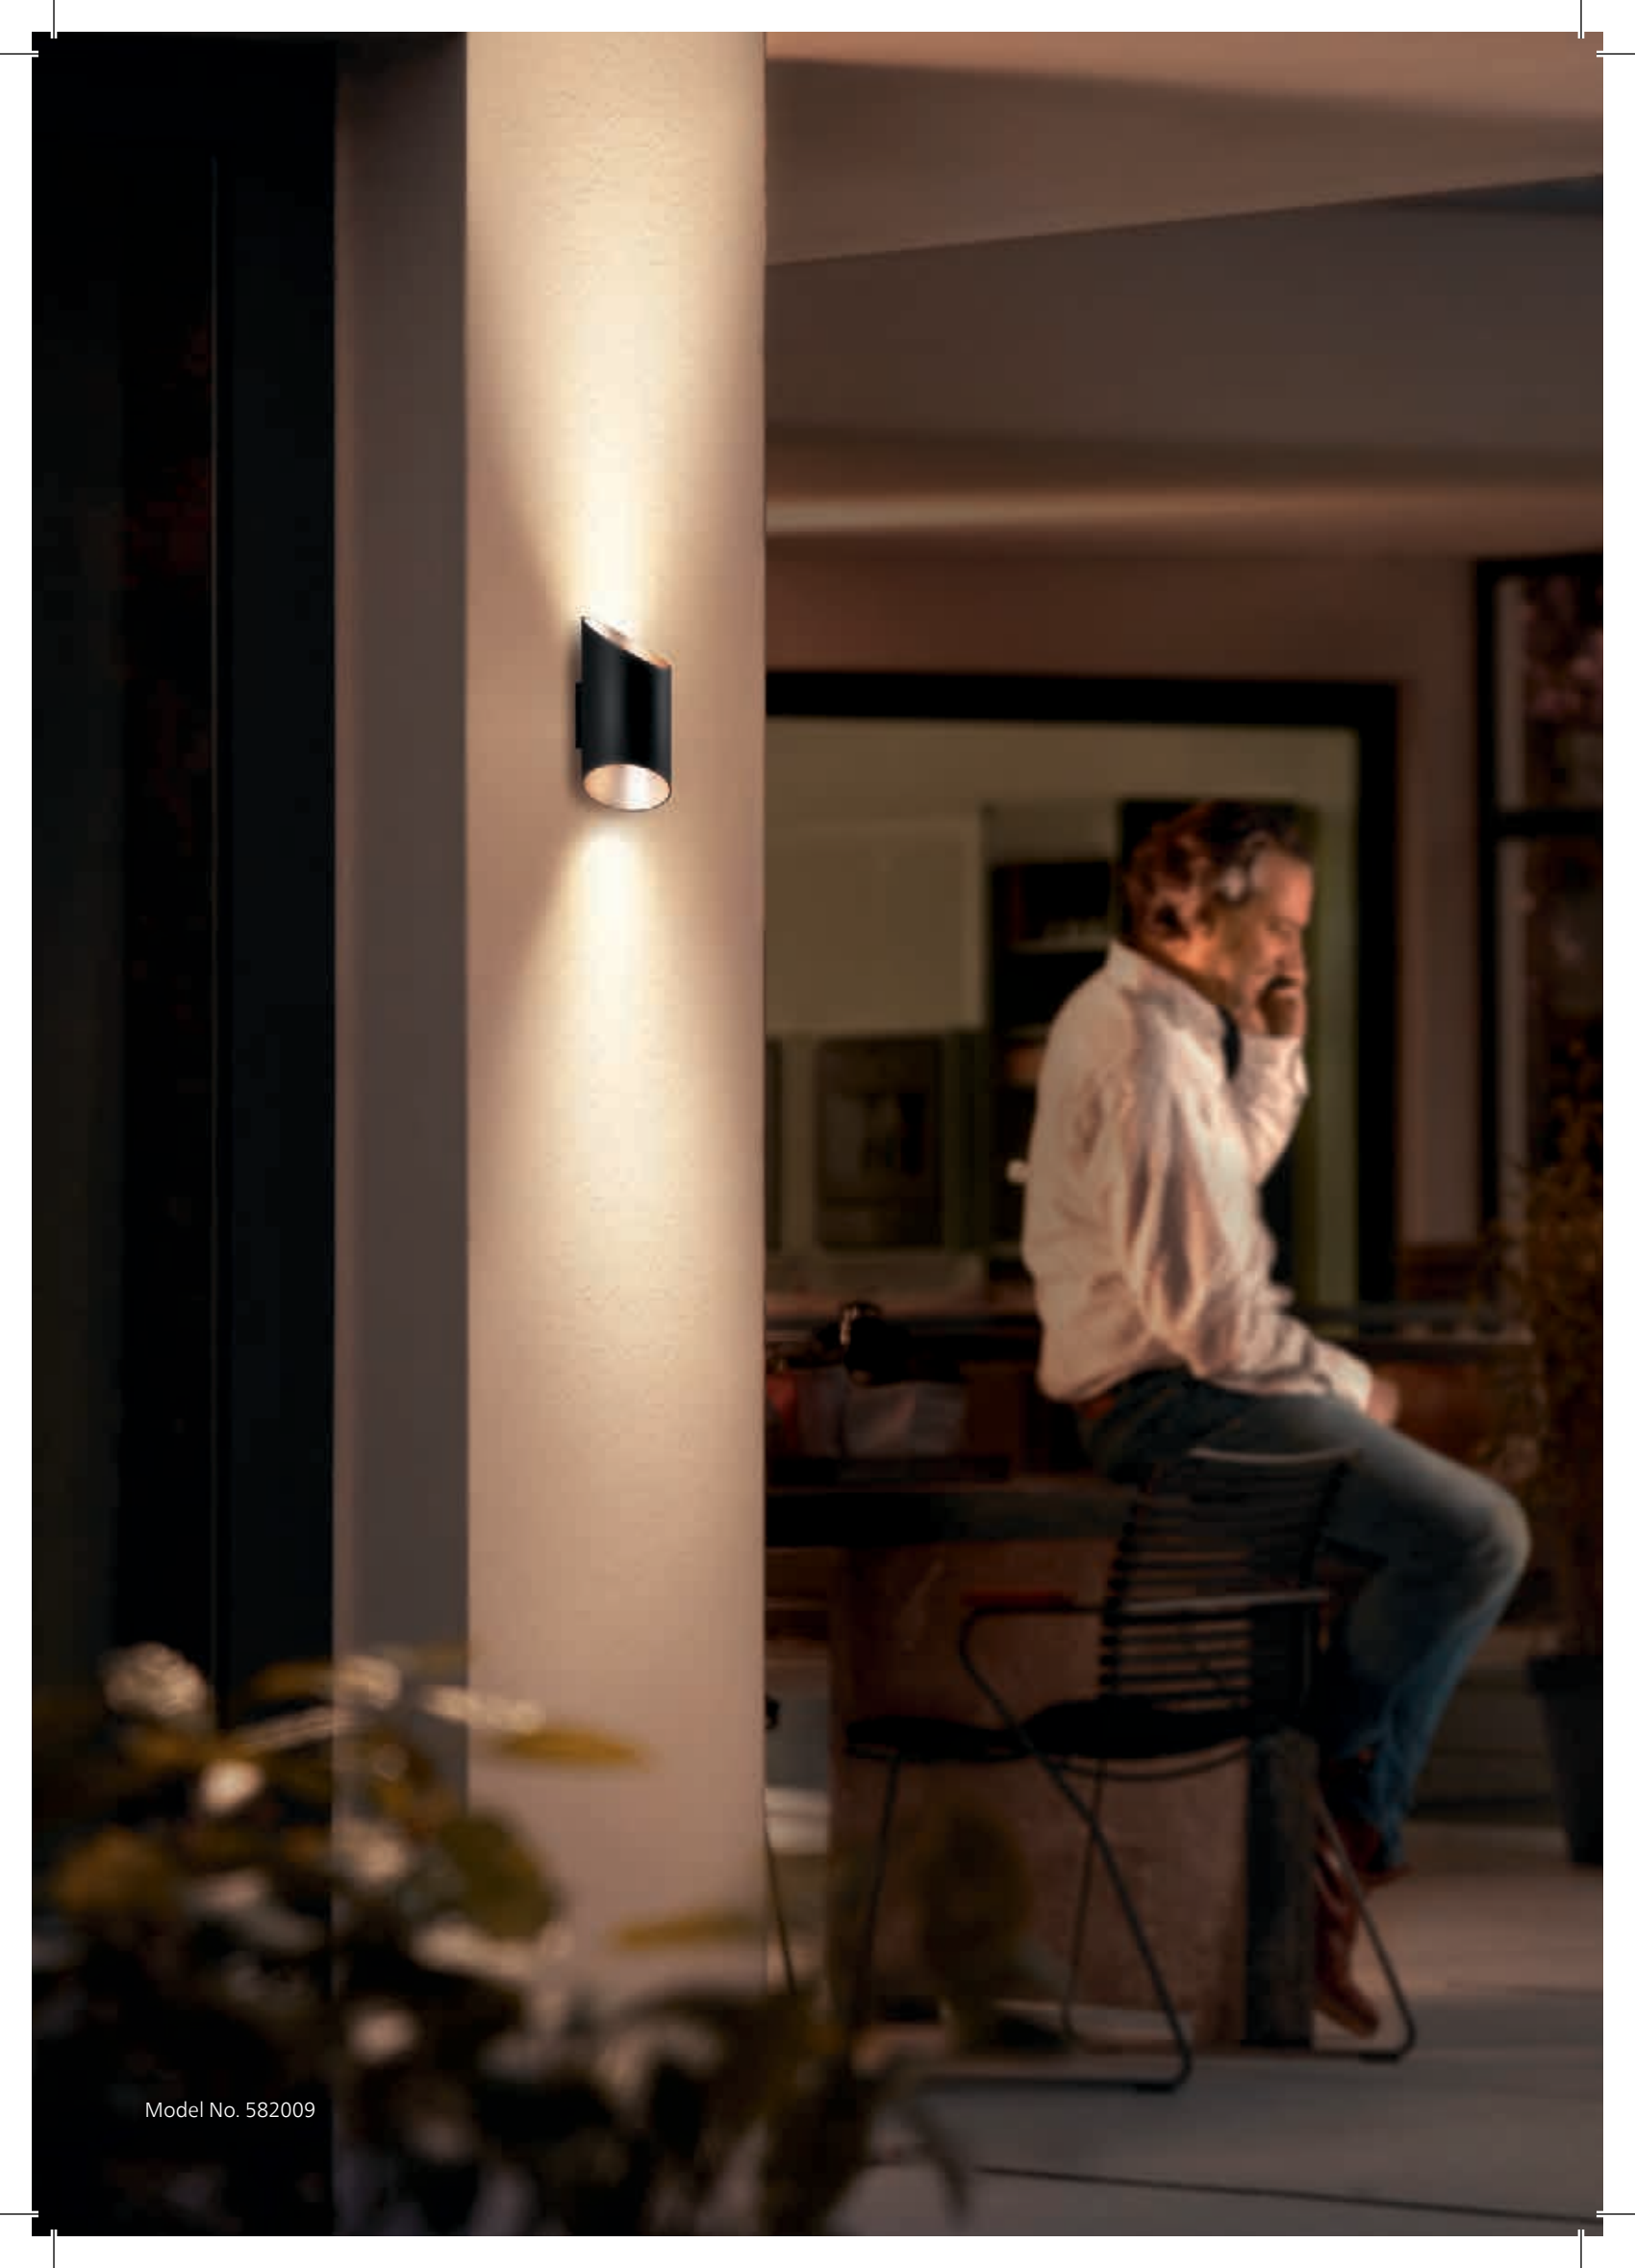

Model No. 582009